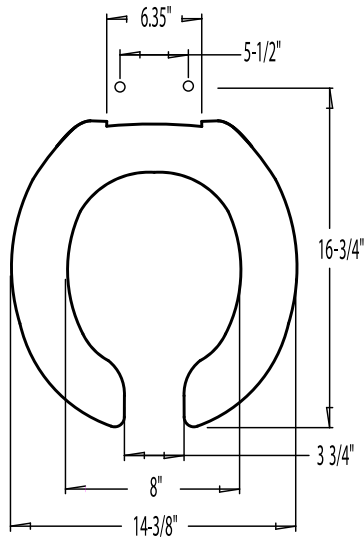

DETAILS

300CC

Heavy-duty, open front, less cover for regular bowl. Plated steel check-hinge with gasket and plastic nuts.

300CCSS

Heavy-duty, open front, less cover for regular bowl. Self-sustaining, plated steel check-hinge with gasket and plastic nuts.

Standard Features:

- Corrosion-free plated steel hinge posts
- Extended back with concealed hinge
- Integrally-molded, permanent and sanitary color-keyed bumpers
- Corrosion-free hardware
- Withstands cleansers, strong chemicals

Color	Code #	300 cc	300 ccss
White	001	● □	● □
Cotton/Crane White	301	●	●
Linen/Biscuit	416		
Black	407	● □	● □
Bone/Almond	106-A		

Canada ● U.S. □