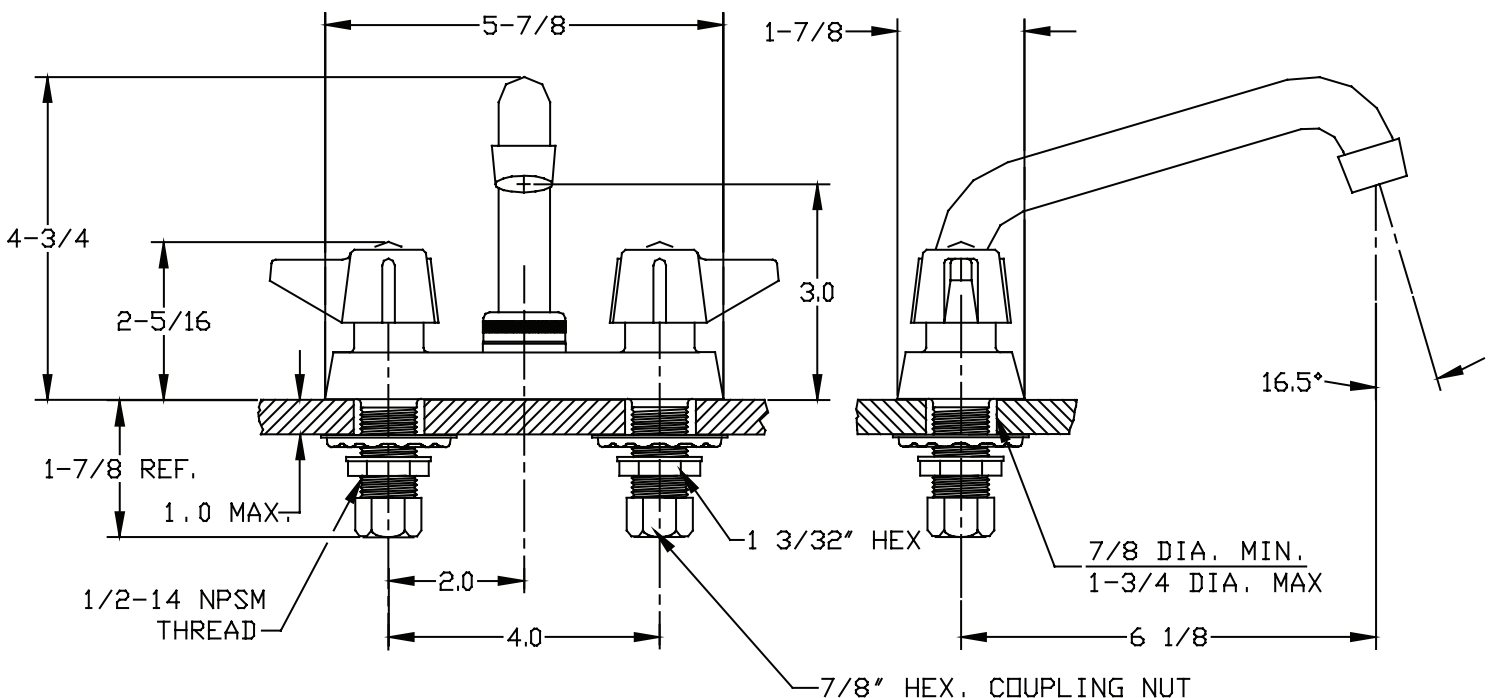

Central Brass

C O M P A N Y

Brecksville, Ohio 44141

Phone: (216) 883-0220 Fax: (440) 526-5745

www.CentralBrass.com

MODEL NOS.
0084-A 80084-A
BAR/LAUNDRY FAUCET

O-Ring Compression 1/4-Turn Compression Ceramic Units
0084-A **0084-A-Q** **80084-A**

The 4-inch center topmounted bar/laundry faucet has a cast brass body that is copper, nickel and chrome plated. The stems are all brass, with a double O-Ring seal and rubber seat washer (for compression stems) or ceramic sealing discs (for ceramic units). The canopy handles are zinc die cast with a chrome plated finish. The 6-inch swivel spout is brass with a chrome plated finish and is fitted with a water saving aerator that limits the flow rate. The O-Rings and seals are rubber.

Flow Rate: 2.0 GPM @ 60 psi
ADA Compliant and Meets ASME A112.18.1M
Certified by IAPMO R&T to NSF/ANSI 61

Installation Drawing

Central Brass

C O M P A N Y

Brecskville, Ohio 44141

Phone: (216) 883-0220 Fax: (440) 526-5745

www.CentralBrass.com

MODEL NOS.
0084-A 80084-A
SINK FIXTURE

Suffix Options & Accessories

Handle variations available

ELS - Suffix
 Wrist 4-inch
 EL - Suffix
 Elbow 6-inch

G-4147 (4-inch)
 G-4149 (6-inch)

NSF Drinking water products tested and certified by NSF International to ANSI/NSF Standard 61, Section 9. Each product required to meet the standard proudly exhibits the NSF logo.