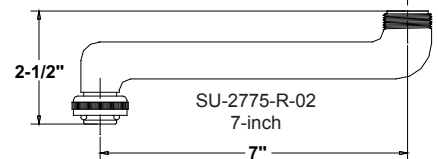

Cast Brass Spout Extension Accessory