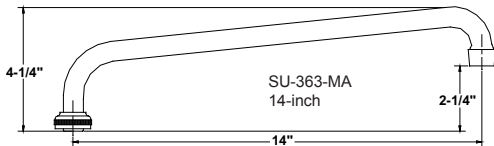

Central Brass

C O M P A N Y

Brecskville, Ohio 44141

Phone: (216) 883-0220 Fax: (440) 526-5745

www.CentralBrass.com

MODEL NOS.
0084-A 80084-A
SINK FIXTURE

Suffix Options & Accessories

Handle variations available

ELS - Suffix
Wrist 4-inch
EL - Suffix
Elbow 6-inch

NSF Drinking water products tested and certified by NSF International to ANSI/NSF Standard 61, Section 9. Each product required to meet the standard proudly exhibits the NSF logo.

Faucets with lever, wrist or elbow handles with compression or ceramic stem cartridges are ADA compliant.

Spout variations available

- A1 - Suffix
  8-inch Brass Tube Spout
- A2 - Suffix
  10-inch Brass Tube Spout
- A3 - Suffix
  12-inch Brass Tube Spout
- A4 - Suffix
  14-inch Brass Tube Spout

H - Suffix replaces A for hose end