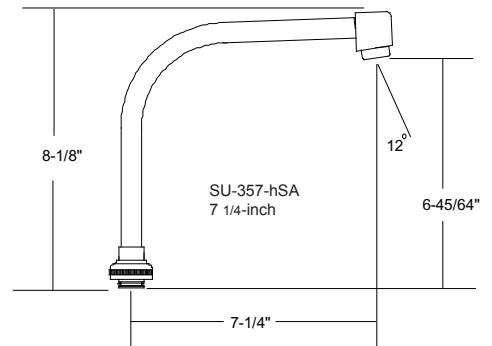

The 4-inch center topmounted bar/laundry faucet has a cast brass body that is copper, nickel and chrome plated. The stems are all brass, with a double O-Ring seal and rubber seat washer (for compression stems) or ceramic sealing discs (for ceramic units). The canopy handles are zinc die cast with a chrome plated finish. The 6-inch swivel spout is brass with a chrome plated finish and is fitted with a water saving aerator that limits the flow rate. The O-Rings and seals are rubber.

www.CentralBrass.com

MODEL NOS.
0084-A 80084-A
SINK FIXTURE

Suffix Options & Accessories

Handle variations available

ELS - Suffix
 Wrist 4-inch
 EL - Suffix
 Elbow 6-inch

G-4147 (4-inch)
 G-4149 (6-inch)

NSF Drinking water products tested and certified by NSF International to ANSI/NSF Standard 61, Section 9. Each product required to meet the standard proudly exhibits the NSF logo.

H - Suffix replaces A for hose end

- A6 - Suffix
8-inch Brass D-Spout

H - Suffix replaces A for hose end

- A8 - Suffix
7 1/4-inch High-Rise Swivel Spout

- GSA - Suffix
4 3/32 Swivel Gooseneck Spout
- GRA - Suffix
4 3/32 Rigid Gooseneck Spout