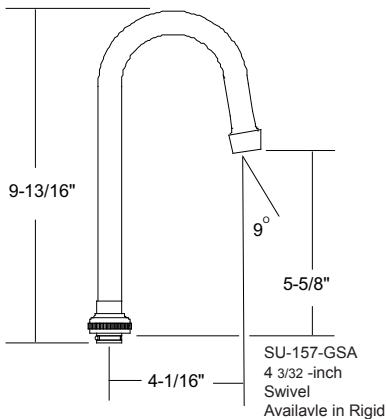

The 4-inch center topmounted bar/laundry faucet has a cast brass body that is copper, nickel and chrome plated. The stems are all brass, with a double O-Ring seal and rubber seat washer (for compression stems) or ceramic sealing discs (for ceramic units). The canopy handles are zinc die cast with a chrome plated finish. The 6-inch swivel spout is brass with a chrome plated finish and is fitted with a water saving aerator that limits the flow rate. The O-Rings and seals are rubber.

www.CentralBrass.com

MODEL NOS.
0084-A 80084-A
SINK FIXTURE

Suffix Options & Accessories

Handle variations available

ELS - Suffix
 Wrist 4-inch
 EL - Suffix
 Elbow 6-inch

G-4147 (4-inch)
 G-4149 (6-inch)

NSF Drinking water products tested and certified by NSF International to ANSI/NSF Standard 61, Section 9. Each product required to meet the standard proudly exhibits the NSF logo.

H - Suffix replaces A for hose end

- A6 - Suffix
8-inch Brass D-Spout

H - Suffix replaces A for hose end

- A8 - Suffix
7 1/4-inch High-Rise Swivel Spout

- GSA - Suffix
4 3/32 Swivel Gooseneck Spout
- GRA - Suffix
4 3/32 Rigid Gooseneck Spout

- KSA - Suffix
5 1/2 Swivel Gooseneck Spout
- KRA - Suffix
5 1/2 Rigid Gooseneck Spout

Cast Brass Spout Extension Accessory

Wall Mount Spout Adaptor Accessory

G-1748-88W