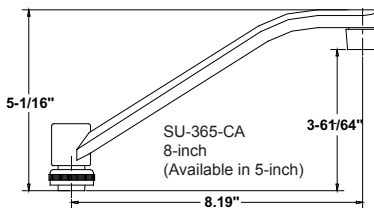

- A6 - Suffix
  8-inch Brass D-Spout

H - Suffix replaces A for hose end