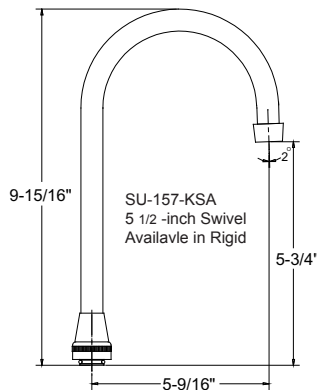

The 4-inch center topmounted bar/laundry faucet has a cast brass body that is copper, nickel and chrome plated. The stems are all brass, with a double O-Ring seal and rubber seat washer (for compression stems) or ceramic sealing discs (for ceramic units). The canopy handles are zinc die cast with a chrome plated finish. The 6-inch swivel spout is brass with a chrome plated finish and is fitted with a water saving aerator that limits the flow rate. The O-Rings and seals are rubber.

www.CentralBrass.com

MODEL NOS.
0084-A 80084-A
SINK FIXTURE

Suffix Options & Accessories

Handle variations available

ELS - Suffix
 Wrist 4-inch
 EL - Suffix
 Elbow 6-inch

G-4147 (4-inch)
 G-4149 (6-inch)

NSF Drinking water products tested and certified by NSF International to ANSI/NSF Standard 61, Section 9. Each product required to meet the standard proudly exhibits the NSF logo.

H - Suffix replaces A for hose end

- A6 - Suffix
8-inch Brass D-Spout

H - Suffix replaces A for hose end

- A8 - Suffix
7 1/4-inch High-Rise Swivel Spout

- GSA - Suffix
4 3/32 Swivel Gooseneck Spout
- GRA - Suffix
4 3/32 Rigid Gooseneck Spout

- KSA - Suffix
5 1/2 Swivel Gooseneck Spout
- KRA - Suffix
5 1/2 Rigid Gooseneck Spout

Cast Brass Spout Extension Accessory

Wall Mount Spout Adaptor Accessory

G-1748-88W