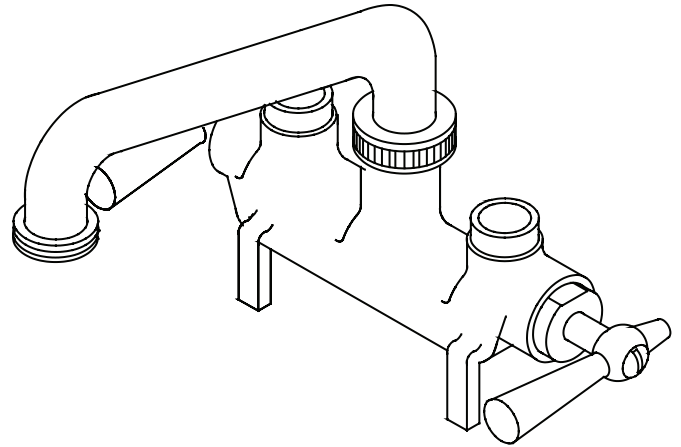

Central Brass

C O M P A N Y

Brecksville, Ohio 44141

Phone: (216) 883-0220 Fax: (440) 526-5745

www.CentralBrass.com

MODEL NO. 0466
LAUNDRY FAUCET

The laundry faucet has a cast brass body with straddle legs and direct sweat supply connections. The stems are all brass with a double O-Ring seal and rubber seat washer. The 6-inch brass swivel spout has a hose end adapter. The laundry faucet has a rough cast brass finish.

Meets ANSI/NSF Standard 61, Section 9 for Lead
ASME A112.18.1M
ADA Compliant

Installation Drawing

Central Brass

C O M P A N Y

Brecksville, Ohio 44141

Phone: (216) 883-0220 Fax: (440) 526-5745

www.CentralBrass.com

MODEL NO. 0466
LAUNDRY FAUCET

Spout variations available

5 - Suffix
6-inch Cast Brass Spout
with Hose End