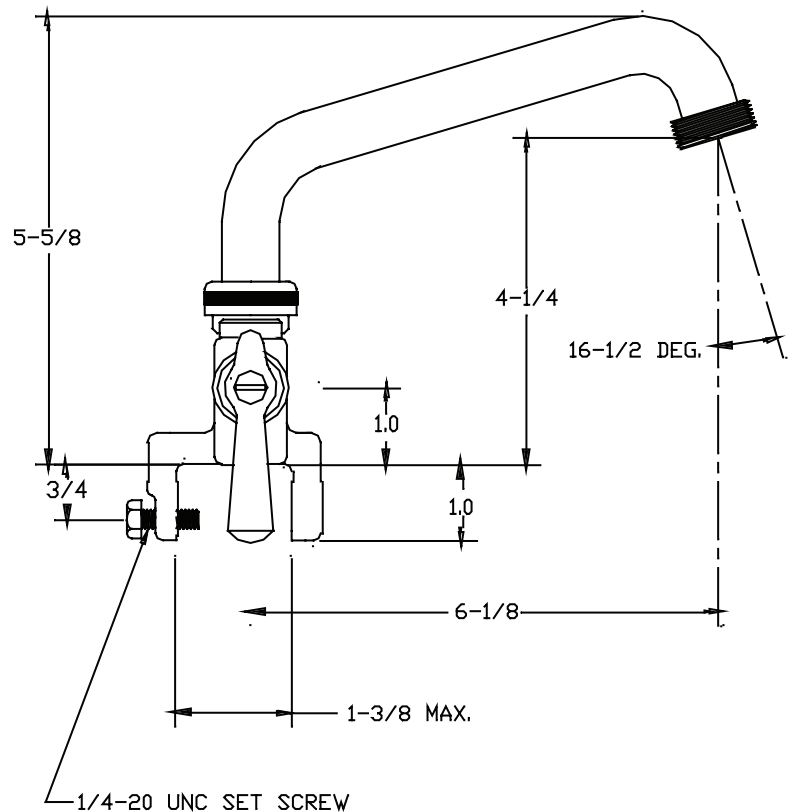

Central Brass

C O M P A N Y

Brecksville, Ohio 44141

Phone: (216) 883-0220 Fax: (440) 526-5745

www.CentralBrass.com

MODEL NO. 0466
LAUNDRY FAUCET

The laundry faucet has a cast brass body with straddle legs and direct sweat supply connections. The stems are all brass with a double O-Ring seal and rubber seat washer. The 6-inch brass swivel spout has a hose end adapter. The laundry faucet has a rough cast brass finish.

Meets ANSI/NSF Standard 61, Section 9 for Lead
ASME A112.18.1M
ADA Compliant

Installation Drawing

Central Brass

C O M P A N Y

Brecksville, Ohio 44141

Phone: (216) 883-0220 Fax: (440) 526-5745

www.CentralBrass.com

MODEL NO. 0466
LAUNDRY FAUCET

Spout variations available

5 - Suffix
6-inch Cast Brass Spout
with Hose End