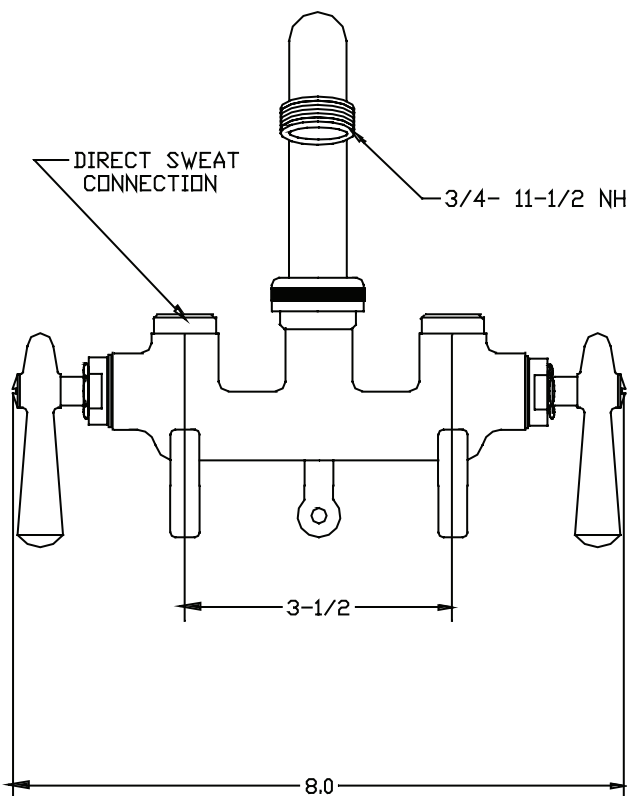

Central Brass

C O M P A N Y

Brecksville, Ohio 44141

Phone: (216) 883-0220 Fax: (440) 526-5745

www.CentralBrass.com

MODEL NO. 0466
LAUNDRY FAUCET

The laundry faucet has a cast brass body with straddle legs and direct sweat supply connections. The stems are all brass with a double O-Ring seal and rubber seat washer. The 6-inch brass swivel spout has a hose end adapter. The laundry faucet has a rough cast brass finish.

Meets ANSI/NSF Standard 61, Section 9 for Lead
ASME A112.18.1M
ADA Compliant

Installation Drawing

Central Brass

C O M P A N Y

Brecksville, Ohio 44141

Phone: (216) 883-0220 Fax: (440) 526-5745

www.CentralBrass.com

MODEL NO. 0466
LAUNDRY FAUCET

Spout variations available

5 - Suffix
6-inch Cast Brass Spout
with Hose End