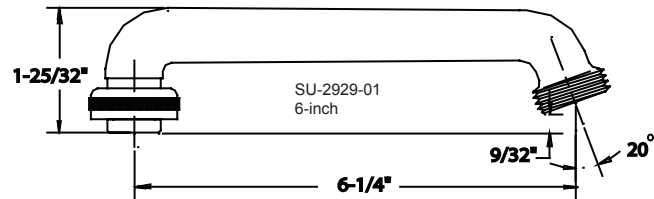

Central Brass

C O M P A N Y

Brecksville, Ohio 44141

Phone: (216) 883-0220 Fax: (440) 526-5745

www.CentralBrass.com

MODEL NO. 0466
LAUNDRY FAUCET

The laundry faucet has a cast brass body with straddle legs and direct sweat supply connections. The stems are all brass with a double O-Ring seal and rubber seat washer. The 6-inch brass swivel spout has a hose end adapter. The laundry faucet has a rough cast brass finish.

Meets ANSI/NSF Standard 61, Section 9 for Lead
ASME A112.18.1M
ADA Compliant

Installation Drawing

Central Brass

C O M P A N Y

Brecksville, Ohio 44141

Phone: (216) 883-0220 Fax: (440) 526-5745

www.CentralBrass.com

MODEL NO. 0466
LAUNDRY FAUCET

Spout variations available

5 - Suffix
6-inch Cast Brass Spout
with Hose End