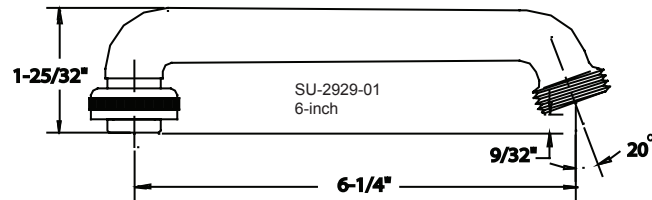

Central Brass

C O M P A N Y

Brecksville, Ohio 44141

Phone: (216) 883-0220 Fax: (440) 526-5745

www.CentralBrass.com

MODEL NO. 0465
LAUNDRY FAUCET

Spout variations available

5 - Suffix
6-inch Cast Brass Spout
with Hose End