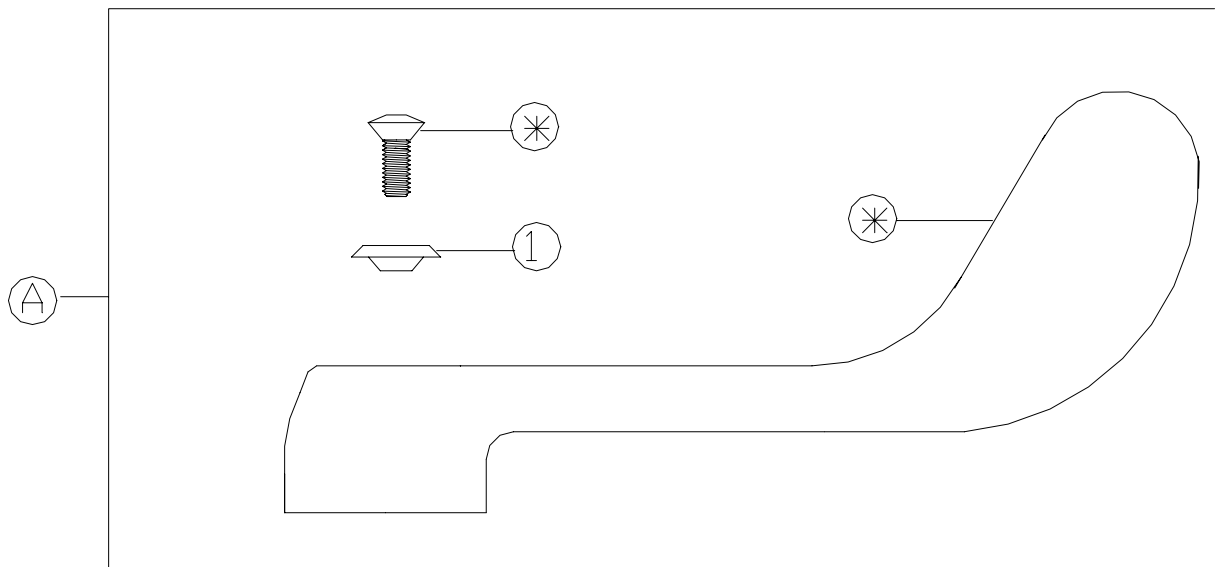

Central Brass

2950 East 55th Street Cleveland, Ohio 44127
 Phone#: 216-883-0220 Fax#: 216-883-0875

G-4149-C & G-4149-H
6" ELBOW HANDLE WITH
BLUE OR RED
INDEX RING & SCREW
 Handle Suffix - EL

Option Page

Replacement Parts

#	Part #	Description
A	G-4149-C	6" Elbow Handle with Blue Index Ring & Screw
A	G-4149-H	6" Elbow Handle with Red Index Ring & Screw
1	X107-FB	Color Code Index Ring – Blue
1	X107-FR	Color Code Index Ring – Red