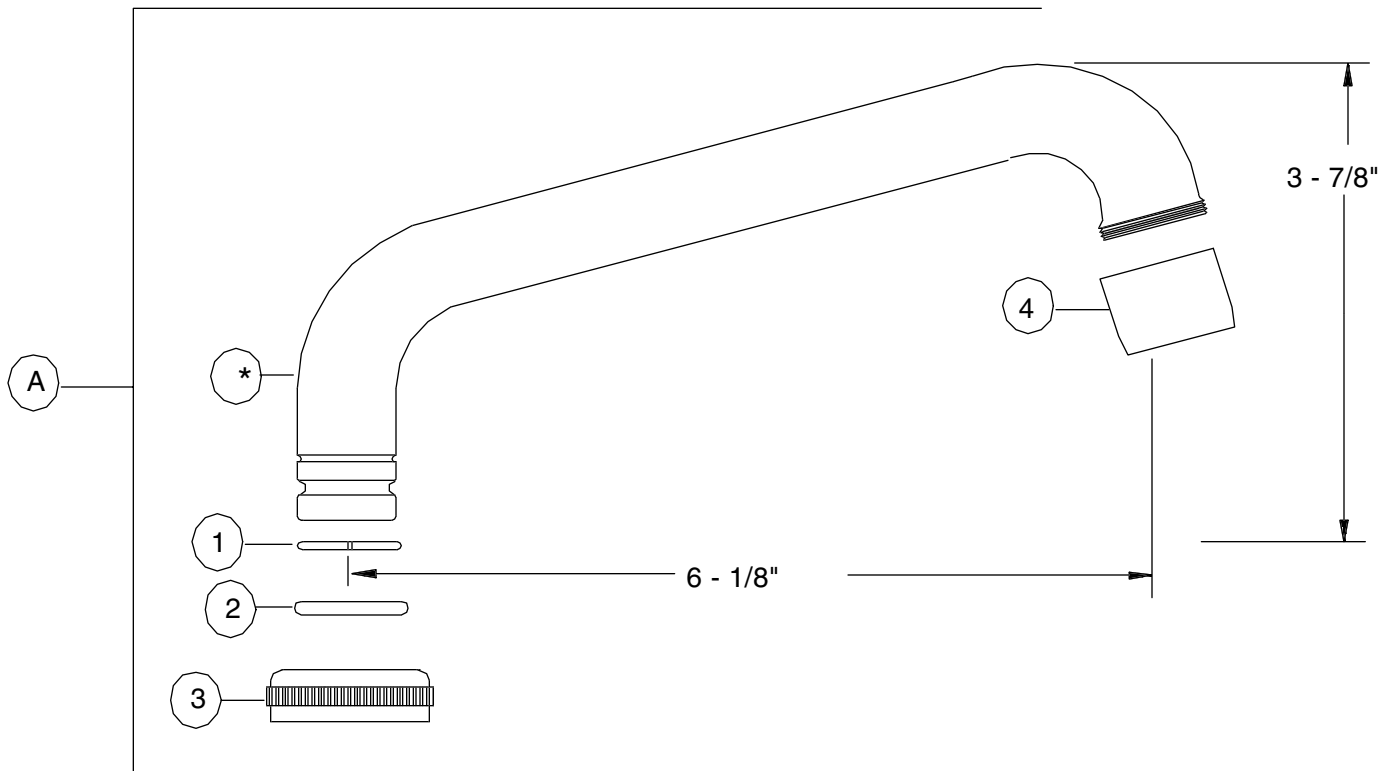

REPLACEMENT PARTS

#	Part Number	Description
	SU-2924-A	6-inch Swivel Spout with Aerator (30-M)
1	X166-FN	Snap Ring (6 pcs per pack)
2	X1038-KN	O-Ring (25 pcs per pack)
3	XPF-782-D	Spout Nut (2 pcs per pack)
4	30-M	Aerator (Female)