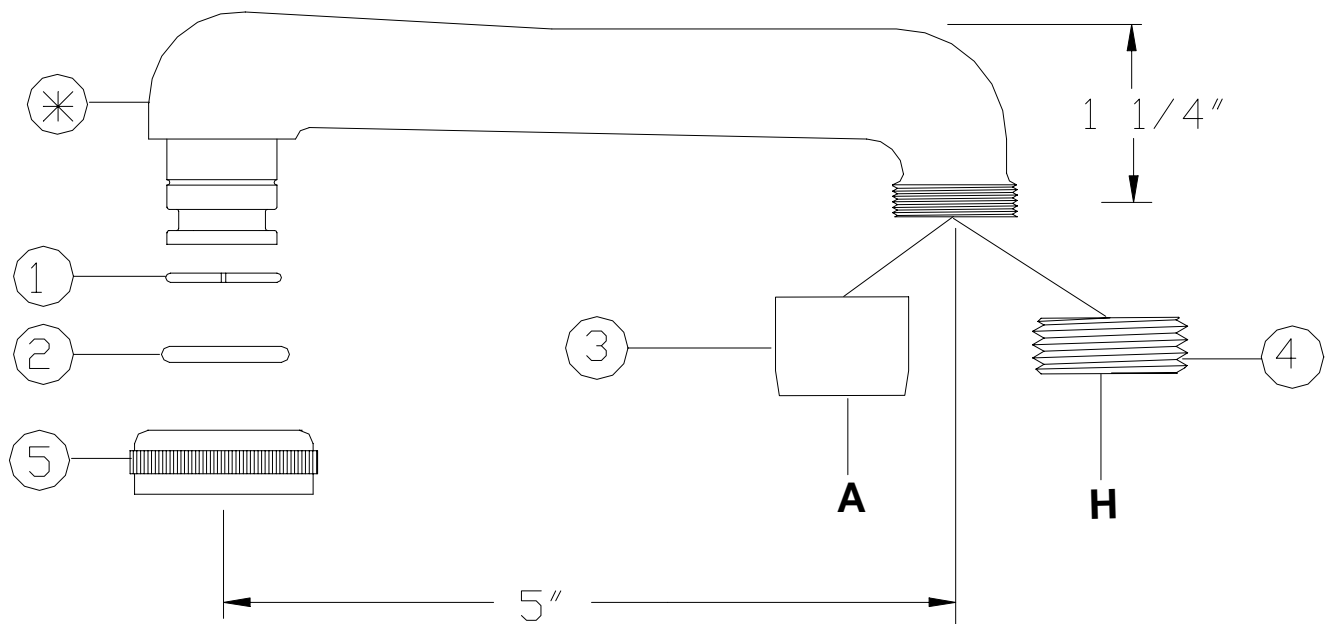

Central Brass

2950 East 55th Street Cleveland, Ohio 44127
 Phone#: 216-883-0220 Fax#: 216-883-0875
 www.CentralBrass.com

SU-2923-A & H
5-INCH CAST SPOUT WITH
(A)AERATOR OR (H)HOSE END
Spout Suffix -9

Option Page

Replacement Parts

#	Part #	Description
A	SU-2923-A	5-Inch Cast Spout with Aerator (30-M)
H	SU-2923-H	5-Inch Cast Spout with Hose End (XPF-784-C)
1	X166-FN	Snap Ring (6/pk)
2	X1038-KN	O-Ring (25/pk)
3	30-M	Aerator (1/pk)
4	XPF-784-C	Hose End (2/pk)
5	XPF-782-D	Spout Nut (2/pk)