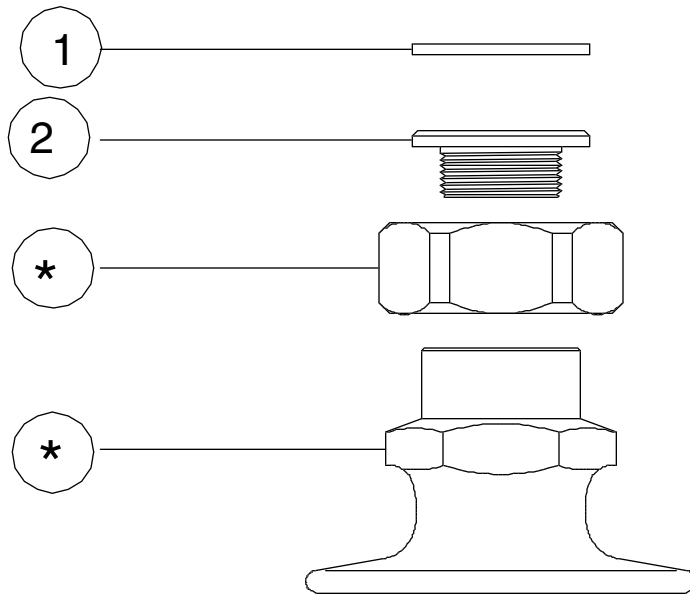

Central Brass

MANUFACTURING COMPANY

2950 East 55th St. Cleveland, Ohio 44127

Phone:(216) 883-0220 Fax: 216-883-0875

www.CentralBrass.com

SU-2807

Wall Mount Flange

Female Adjustable 7-7/8" to 8-1/8" Centers

U - SUFFIX

REPLACEMENT PARTS

#	Part Number	Description
	SU-2807	Female Flange Adjustable 7 ⁷ / ₈ inch to 8 ¹ / ₈ inch Centers
1	X940TRN	Washer (10 pcs per pack)
2	PF-256-L	Shank Spud

* These items are not offered individually and must be purchased as a group or unit. Please contact Central Brass for more information.