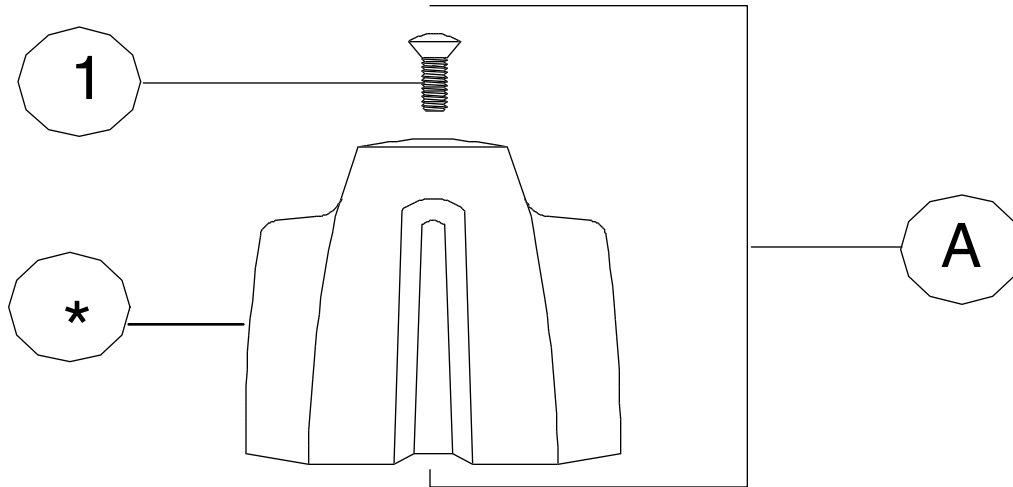

# Central Brass

MANUFACTURING COMPANY

2950 East 55<sup>th</sup> St. Cleveland, Ohio 44127

Phone:(216) 883-0220 Fax: 216-883-0875

www.CentralBrass.com

**G-508-C**  
**G-508-H**  
**G-508-D**  
**Large Canopy Handle**

## REPLACEMENT PARTS

#	Part #	Description
A	G-508-C	Large Canopy Handle indexed C with Screw (X107-F)
A	G-508-H	Large Canopy Handle indexed H with Screw (X107-F)
A	G-508-D	Large Canopy Handle indexed Arrow for Diverter with Screw (X107-F)
1	X107-F	Handle Screw (25 pcs per pack)