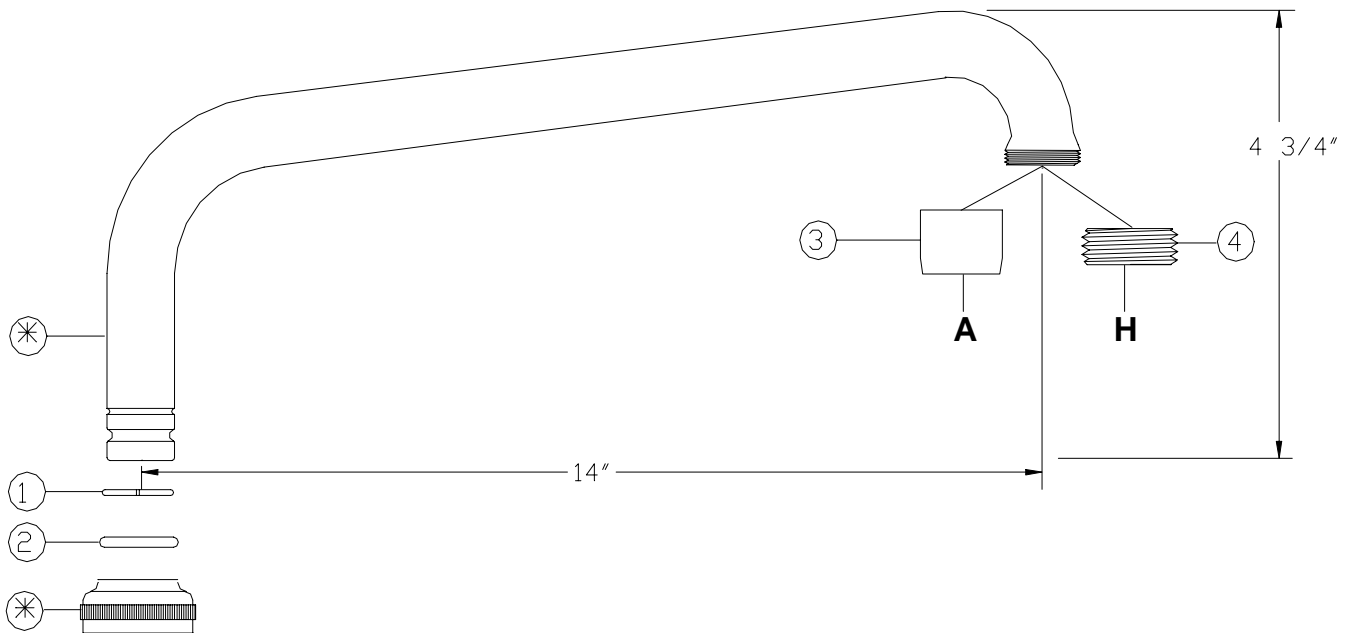

Central Brass

2950 East 55th Street Cleveland, Ohio 44127
 Phone#: 216-883-0220 Fax#: 216-883-0875
 www.CentralBrass.com

SU-363-MA & MH
14-INCH TUBE SPOUT WITH
(A)AERATOR OR (H)HOSE END
Spout Suffix -4

Option Page

Replacement Parts

#	Part #	Description
A	SU-363-MA	14-Inch Tube Spout with Aerator (30-M)
H	SU-363-MH	14-Inch Tube Spout with Hose End (PF-784-C)
1	X166-FN	Snap Ring (6/pk)
2	X1038-KN	O-Ring (25/pk)
3	30-M	Aerator (1/pk)
4	XPF-784-C	Hose End (2/pk)