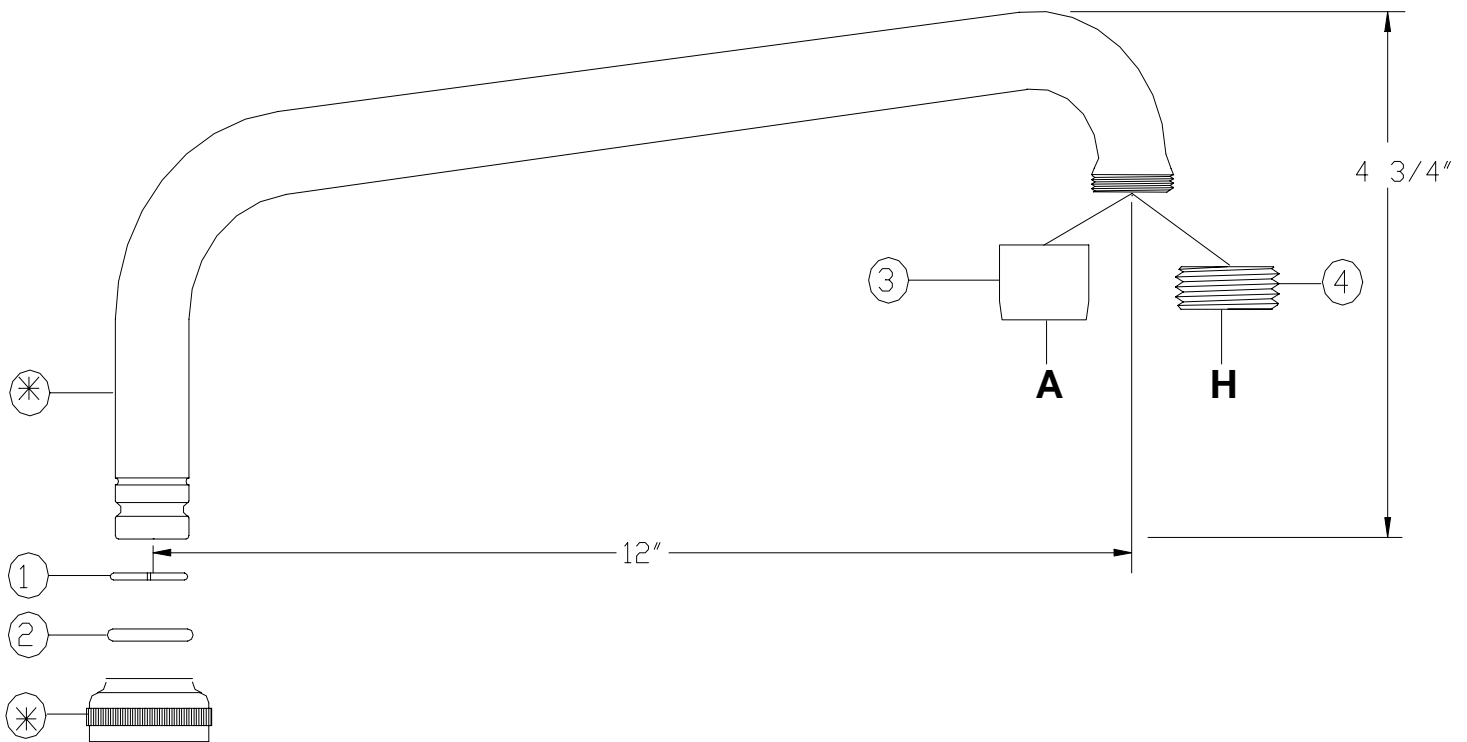

Central Brass

2950 East 55th Street Cleveland, Ohio 44127
 Phone#: 216-883-0220 Fax#: 216-883-0875
 www.CentralBrass.com

SU-363-LA & LH
12-INCH TUBE SPOUT WITH
(A)AERATOR OR (H)HOSE END
Spout Suffix -3

Option Page

Replacement Parts

#	Part #	Description
A	SU-363-LA	12-Inch Tube Spout with Aerator (30-M)
H	SU-363-LH	12-Inch Tube Spout with Hose End (PF-784-C)
1	X166-FN	Snap Ring (6/pk)
2	X1038-KN	O-Ring (25/pk)
3	30-M	Aerator (1/pk)
4	XPF-784-C	Hose End (2/pk)