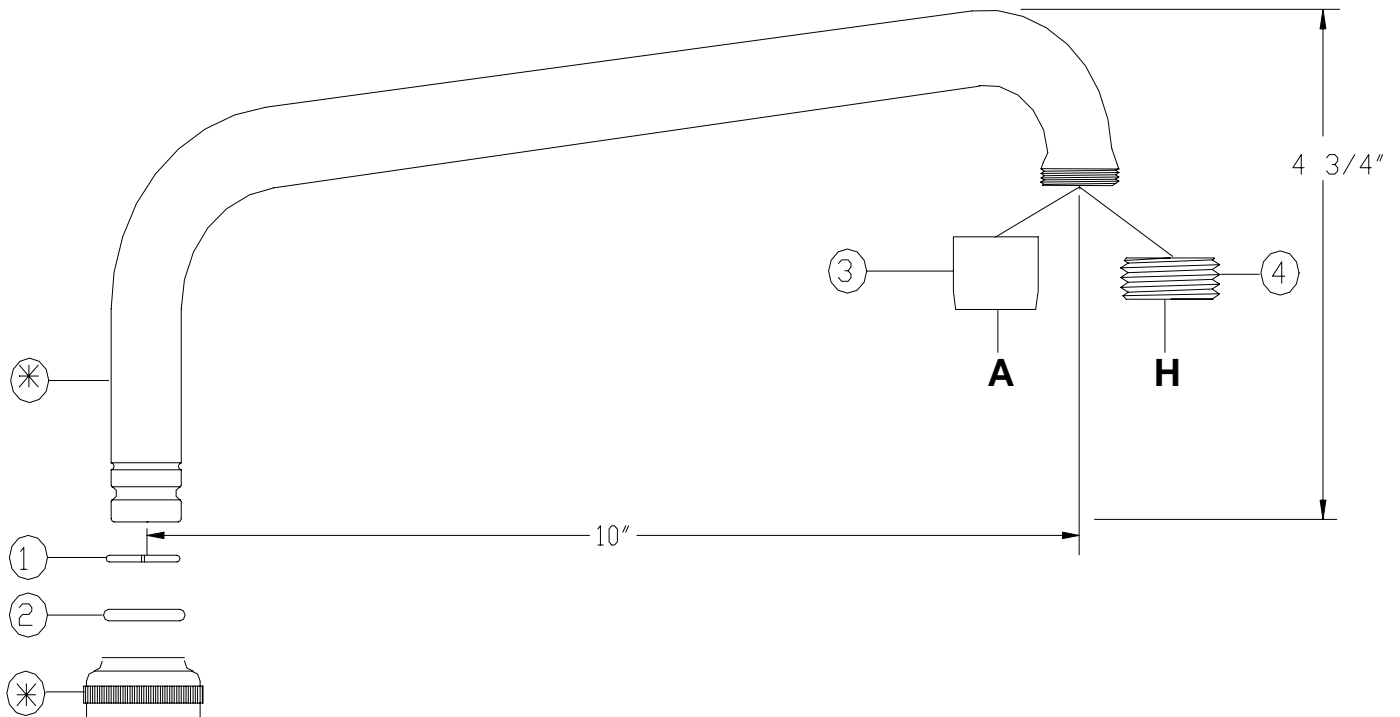

Central Brass

2950 East 55th Street Cleveland, Ohio 44127
 Phone#: 216-883-0220 Fax#: 216-883-0875
 www.CentralBrass.com

SU-363-JA & JH
10-INCH TUBE SPOUT WITH
(A)AERATOR OR (H)HOSE END
Spout Suffix -2

Option Page

Replacement Parts

#	Part #	Description
A	SU-363-JA	10-Inch Tube Spout with Aerator (30-M)
H	SU-363-JH	10-Inch Tube Spout with Hose End (PF-784-C)
1	X166-FN	Snap Ring (6/pk)
2	X1038-KN	O-Ring (25/pk)
3	30-M	Aerator (1/pk)
4	XPF-784-C	Hose End (2/pk)