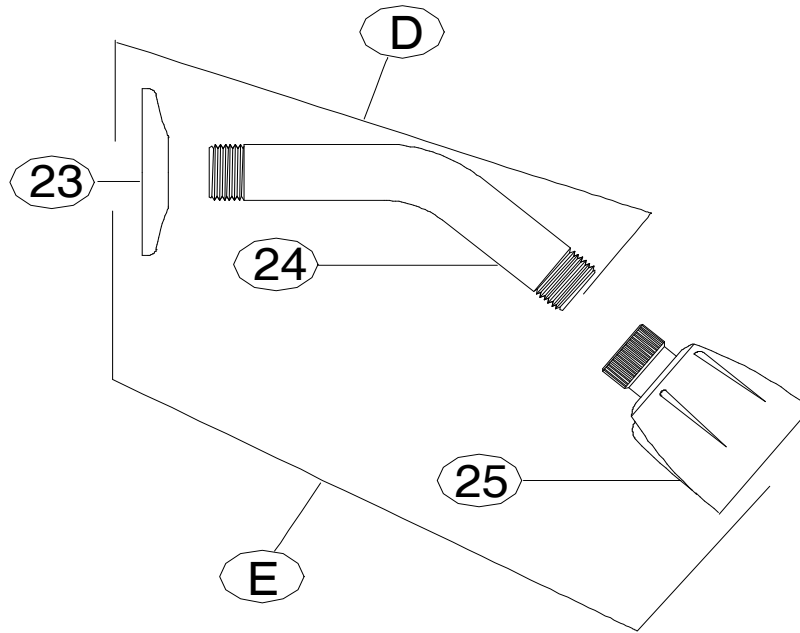

Central Brass

C O M P A N Y

Brecksville, Ohio 44141

Phone: (216) 883-0220 Fax: (440) 526-5745

www.CentralBrass.com

MODEL NOS. 0805 0808 0826

80808 80826 Series

Two-Valve Bath & Shower Fitting
Direct Sweat 8-inch Centers

Central Brass

COMPANY

Brecksville, Ohio 44141

Phone:(216)883-0220 Fax: (440)526-5745

www.CentralBrass.com

MODEL NOS. **0805** **0808** **0826**

80808 **80826** Series

Two-Valve Bath & Shower Fitting
Direct Sweat 8-inch Centers

REPLACEMENT PARTS

#	Part #	Description
A	G-508-C	Large Canopy Handle indexed C with Screw (X107-F)
A	G-508-H	Large Canopy Handle indexed H with Screw (X107-F)
B	G-1549-CT	Stem & Bonnet Group with Seat Washer (X901-WN), Screw (X104) & Gasket (X1028-Y) for items 0805, 0808 & 0826
C	K-3-CT	Complete Stem Assembly with Gasket (X1028-Y) & Bronze Seat (X263-BC) for items 0805, 0808 & 0826
C	K-351-C	Ceramic-disc Stem Cartridge Cold with Gasket (X1028-Y) for items 80808 & 80826
D	3007-6	6-inch Shower Arm (714-WT-02) & Flange (X1035-SS)
E	G-3113-6	Shower Head (3034-1/2-02), 6-inch Shower Arm (714-WT-02) & Flange (X1035-SS)
1	X107-F	Handle Screw (25 pcs per pack)
2	521-B	Escutcheon
3	X269-29/16	2 ⁹ / ₁₆ Long Nipple (10 pcs per pack)
4	X765-TA	Packing Nut (6 pcs per pack) for items 0805, 0808 & 0826
5	X814-BARP	Packing (10 pcs per pack) for items 0805, 0808 & 0826
6	X4-L	Packing Washer (6 pcs per pack) for items 0805, 0808 & 0826
7	X901-WNN	Seat Washer (25 pcs per pack) for items 0805, 0808 & 0826
8	X104	Seat Washer Screw (25 pcs per pack) for items 0805, 0808 & 0826
9	X1028-Y	Gasket (25 pcs per pack)
10	XPF-263-B	Replacement Seat (4 pcs per pack) for items 0805, 0808 & 0826
20	3145-D	½ IPS Brass Spout for items 0808 & 80808 only
22	3154-Z	Zamak Spout for items 0808-Z & 80808-Z only
23	X1035-SS	Shower Arm Flange (10 pcs per pack)
24	714-WT-02	6-inch Shower Arm
25	3034-1/2-02	Shower Head 2.5 GPM

See **0806, 0807, 0886, 0887, 0895, 0896, 0897 & 80897** for items with more options built-in transfer valves and diverter spouts