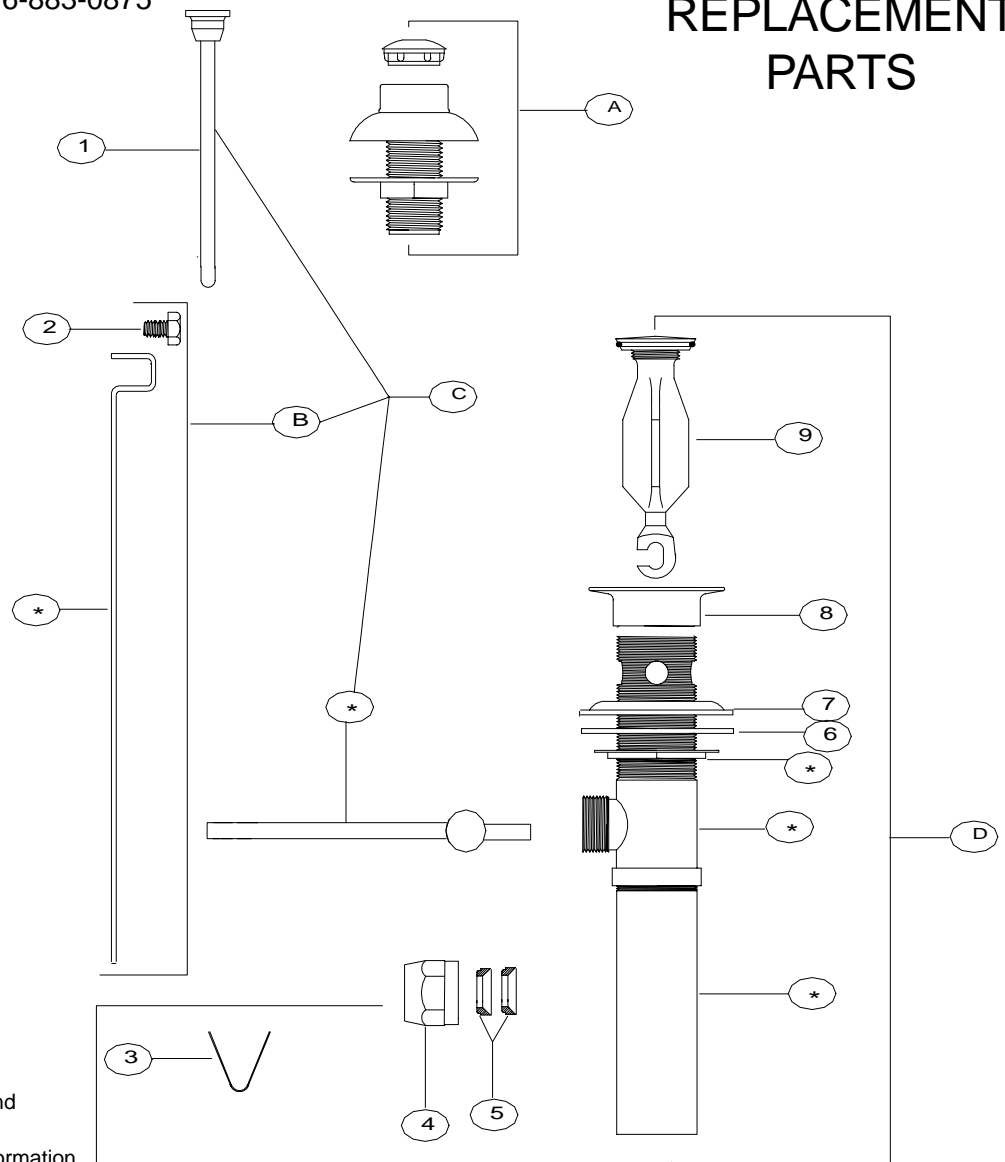

Central Brass

MANUFACTURING COMPANY
 2950 East 55th St. Cleveland, Ohio 44127
 Phone:(216) 883-0220 Fax: 216-883-0875
 www.CentralBrass.com

MODEL NO. 1105 Series Pop-up Lavatory Drain

REPLACEMENT PARTS

Part Number 1105
 was supplied with items
 shipped before 1-1-2001
 for other pop-up replacement
 parts see Item Number's
 1104 or 1109

* These items are not offered individually and must be purchased as a group or unit. Please contact Central Brass for more information.

#	Part #	Description
A	SU-2051-P	Pull Rod Guide with Plug & Locknut for items 1105 & 1105-BP only
B	SU-195	Pop-up Bracket with Screw (X113-P)
C	G-195-DST	Pull Rod Group with Pop-up Bracket (SU-195) & Ball Lever Rod
D	SU-1107	Pop-up Drain less pull rod & bracket with Stopper & Guide (SU-2113-TT)
D	SU-1107-BP	Blind Plug Pop-up Drain less pull rod & bracket with Stopper & Guide (SU-2113-TT) for items 1105-BP & 1105-BPLG
1	SU-195-BT9	Pull Rod & Knob
2	X113-P	Pop-up Bracket Screw (6 pcs per pack)
3	X195-C	Clip (6 pcs per pack)
4	192-NBB	Ball Lever Nut
5	X409-PT	Ball Lever Packing (12 pcs per pack)
6	X51-D	Washer (10 pcs per pack)
7	X994	Mac Washer (4 pcs per pack)
8	2056-SPT	Top Flange
9	SU-2113-TT	Stopper & Guide