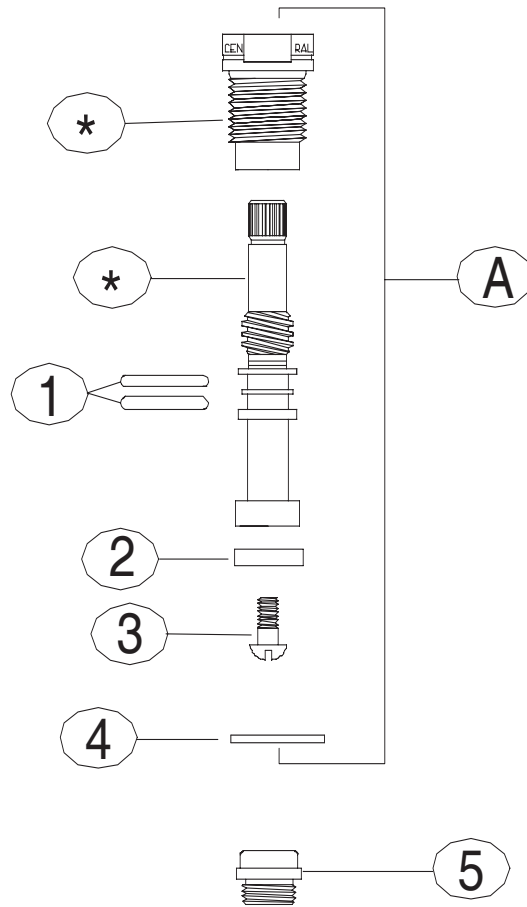

REPLACEMENT PARTS

* These items are not offered individually and must be purchased as a group or unit. Please contact Central Brass for more information.

#	Part #	Description
A	G-458-KL	Cold O-Ring Stem Assembly with Gasket (X193-LBN)
A	G-458-KR	Hot O-Ring Stem Assembly with Gasket (X193-LBN)
1	X1038-453	O-Ring (25 pcs per pack)
2	X901-WNN	Stem Seat Washer (25 pcs per pack)
3	X104	Seat Washer Screw (25 pcs per pack)
4	X193-LBN	Gasket (6 pcs per pack)
5	XPF-263-B	Replacement Seat (4 pcs per pack)