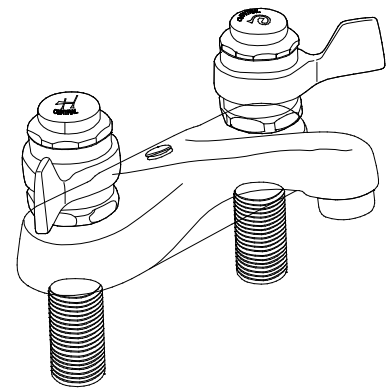

Central Brass

COMPANY

Brecksville, Ohio 44141
 Phone: (216)883-0220 Fax: (440)526-5745
 www.CentralBrass.com

MODEL NO. **1167** Series

Cast Brass Centerset
 Self-Closing Lavatory Faucet

REPLACEMENT PARTS

* These items are not offered individually and must be purchased as a group or unit. Please contact Central Brass for more information.

REPLACEMENT PARTS

#	Part #	Description
A	G-7116-V	Vandal Resistant Lever Handle with Set Screw (X103-HSSS)
B	G-7110-SC	Self-Closing Stem Assembly with Centerpiece
C	SU-7110-A	Self-Closing Stem with Seat Washer (X904) and Screw (X104)
D	P-258-HCV	Self-Closing Stem Assembly with Centerpiece, Handle (G-7116-V) & Cap Indexed C (PF-7125-C)
D	P-258-HHV	Self-Closing Stem Assembly with Centerpiece, Handle (G-7116-V) & Cap Indexed H (PF-7125-H)
E	G-914-SA	Coupling Nut group (2 sets)
1	PF-7125-C	Handle Cap Indexed C
1	PF-7125-H	Handle Cap Indexed H
2	X69-C	Sleeve (10 pcs per pack)
3	XPF-67-AC	Celcon Samson Nut (10 pcs per pack)
4	X68-HX	Brass Square Nut (10 pcs per pack)
5	X33-A	Brass Washer (6 pcs per pack)
6	X103-HSSS	Set Screw (6 pcs per pack)
7	X71-B	Grade 1000 Brass Bearings (9 pcs per pack)
8	X402-B	Washer (12 pcs per pack)
9	X849-GN	Packing (10 pcs per pack)
10	X70-G	Gland (2 pcs per pack)
11	X1009-A	Spring (2 pcs per pack)
12	X904-N	Seat Washer (6 pcs per pack)
13	X104	Seat Washer Screw (25 pcs per pack)
14	XPF-59	Replaceable Seat (10 pcs per pack)
15	X70-WA	Plug Hole Button (6 pcs per pack) For items without Pop-up Drain
16	X7133-AZ	Locknut (10 pcs per pack)
17	X4015	Coupling Nut (4 pcs per pack)
18	30-L	Aerator (Male)

See **1137, 1147, 81137, 101137, 181137, 201137, & 281137** for Cast Brass Body Centersets with Compression Stems, Quick-Pression Quarter-Turn Stems or Ceramic Stem Cartridges

See **3137** for Cast Brass Body Centersets with Slow-Close Metering Stems