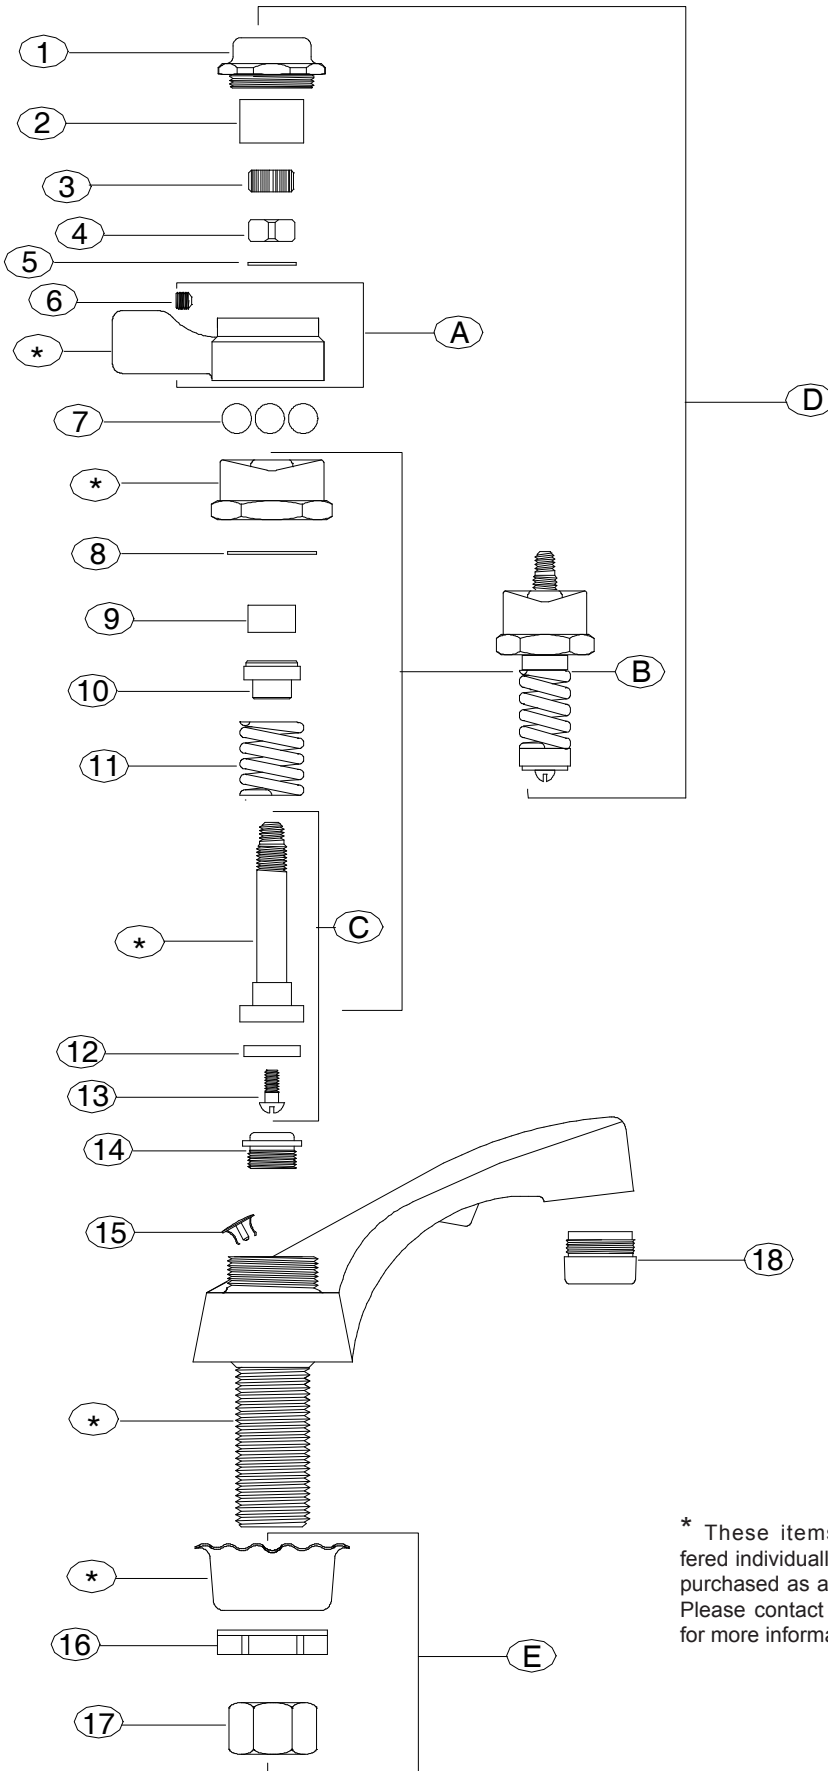

Central Brass

COMPANY

Brecksville, Ohio 44141
 Phone: (216)883-0220 Fax: (440)526-5745
 www.CentralBrass.com

MODEL NO. **1167** Series

Cast Brass Centerset
 Self-Closing Lavatory Faucet

REPLACEMENT PARTS

* These items are not offered individually and must be purchased as a group or unit. Please contact Central Brass for more information.

REPLACEMENT PARTS

#	Part #	Description
A	G-7116-V	Vandal Resistant Lever Handle with Set Screw (X103-HSSS)
B	G-7110-SC	Self-Closing Stem Assembly with Centerpiece
C	SU-7110-A	Self-Closing Stem with Seat Washer (X904) and Screw (X104)
D	P-258-HCV	Self-Closing Stem Assembly with Centerpiece, Handle (G-7116-V) & Cap Indexed C (PF-7125-C)
D	P-258-HHV	Self-Closing Stem Assembly with Centerpiece, Handle (G-7116-V) & Cap Indexed H (PF-7125-H)
E	G-914-SA	Coupling Nut group (2 sets)
1	PF-7125-C	Handle Cap Indexed C
1	PF-7125-H	Handle Cap Indexed H
2	X69-C	Sleeve (10 pcs per pack)
3	XPF-67-AC	Celcon Samson Nut (10 pcs per pack)
4	X68-HX	Brass Square Nut (10 pcs per pack)
5	X33-A	Brass Washer (6 pcs per pack)
6	X103-HSSS	Set Screw (6 pcs per pack)
7	X71-B	Grade 1000 Brass Bearings (9 pcs per pack)
8	X402-B	Washer (12 pcs per pack)
9	X849-GN	Packing (10 pcs per pack)
10	X70-G	Gland (2 pcs per pack)
11	X1009-A	Spring (2 pcs per pack)
12	X904-N	Seat Washer (6 pcs per pack)
13	X104	Seat Washer Screw (25 pcs per pack)
14	XPF-59	Replaceable Seat (10 pcs per pack)
15	X70-WA	Plug Hole Button (6 pcs per pack) For items without Pop-up Drain
16	X7133-AZ	Locknut (10 pcs per pack)
17	X4015	Coupling Nut (4 pcs per pack)
18	30-L	Aerator (Male)

See **1137, 1147, 81137, 101137, 181137, 201137, & 281137** for Cast Brass Body Centersets with Compression Stems, Quick-Pression Quarter-Turn Stems or Ceramic Stem Cartridges

See **3137** for Cast Brass Body Centersets with Slow-Close Metering Stems