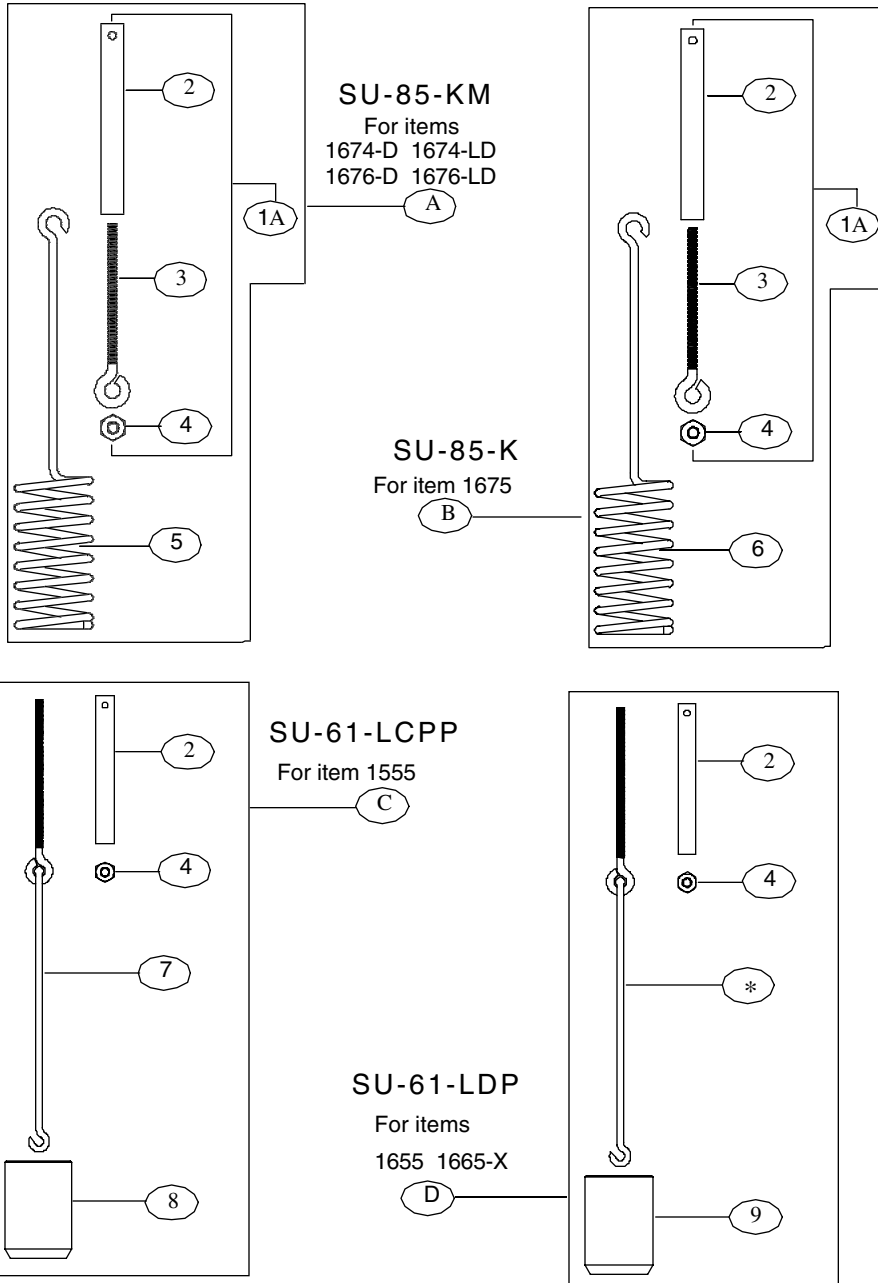

Central Brass

MANUFACTURING COMPANY

2950 East 55th St. Cleveland, Ohio 44127

Phone:(216)883-0220 Fax: (216)883-0875

www.CentralBrass.com

Bath Drains Linkage & Plunger Groups

REPLACEMENT PARTS

#	Part #	Description
A	SU-85-KM	Spring Linkage (85-KM) with Clevis (61-LU), Eyebolt (X85-U) & Nut (X1081-N)
B	SU-85-K	Spring Linkage (85-K) with Clevis (61-LU), Eyebolt (X85-U) & Nut (X1081-N)
C	SU-61-LCPP	5 ³ / ₈ inch Linkage with Plunger (3042-A)
D	SU-61-LDP	6 ³ / ₁₆ inch Linkage with Plunger (3042-A)
1A	SU-85-U	Clevis (61-LU) with Eyebolt (X85-U) & Nut (X1081-N)

#	Part #	Description
2	X85-U	2 ¹¹ / ₁₆ inch Eyebolt (2 pcs per pack)
3	X1081-N	Brass Hex Nut (10 pcs per pack)
4	85-KM	6 ¹ / ₂ inch Drain Spring
5	85-F	8 ³ / ₄ inch Drain Spring
6	85-K	8 ¹ / ₁₆ inch Drain Spring
7	61-LC	5 ³ / ₈ inch Linkage
8	3042-P	Brass Plunger
9	3042-A	Cast Brass Plunger