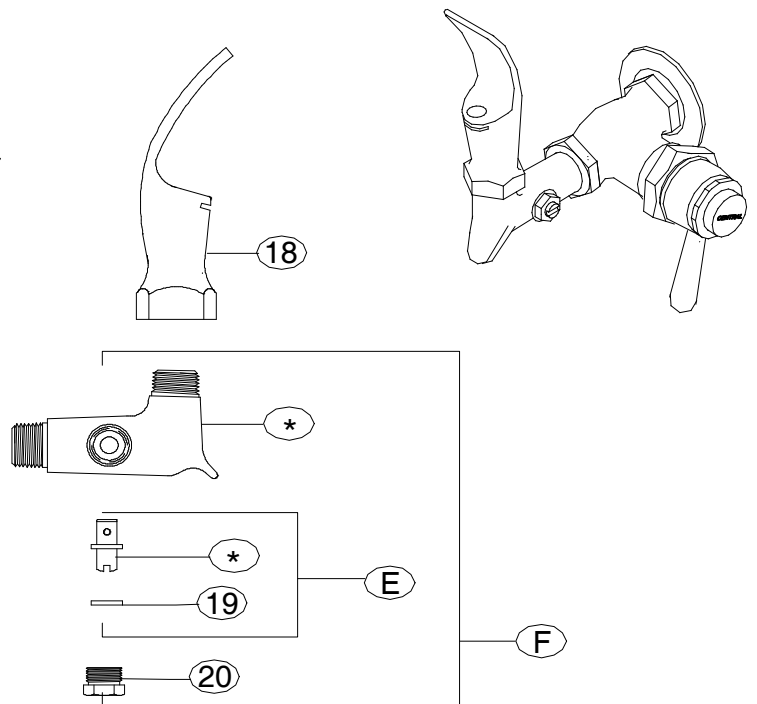

Central Brass

COMPANY

Brecksville, Ohio 44141

Phone: (216)883-0220 Fax: (440)526-5745

www.CentralBrass.com

Model Nos. **0364-L** **0365-L** **0366-L**
Self-Closing Drinking Faucet

REPLACEMENT PARTS

24

www.CentralBrass.com

Model Nos. **0364-L** **0365-L** **0366-L**
Self-Closing Drinking Faucet

REPLACEMENT PARTS

#	Part Number	Description
A	G-7114-V	Vandal Resistant Lever Handle with Set Screw (X103-HSSS) used for "LV" suffix
B	SU-7101-AF	Stem with Seat Washer (X904) & Screw
C	G-7106-F	Stem Assembly with Centerpiece (7106-F) and 433-AN Gasket
D	P-358-H	Self-Closing Stem Assembly with Centerpiece (7106-F), Handle (PF-7114-P) & Cap Not Indexed (PF-7125) not for items with "V" suffix
E	G-756-E	Regulator Stem with Washer (X1090-HN)
F	SU-6965	Connector Body with Regulator Stem (G-756-E) & Cap (PF-1090-J)
G	G-95-A	Coupling Nut & Washer Group for Item 0364-L only
1	PF-7125	Handle Cap
2	X69-C	Sleeve (10 pcs per pack)
3	XPF-67-AC	Celcon Samson Nut (10 pcs per pack)
4	X68-HX	Brass Square Nut (10 pcs per pack)
5	X33-A	Brass Washer (6 pcs per pack)
6	X103-HSSS	Set Screw (6 pcs per pack) use on item's with V suffix only
7	PF-7114-P	Lever Handle
8	X71	Brass Ball Retainer (2 pcs per pack)
9	7106-F	Centerpiece
10	X849-GN	Packing (10 pcs per pack)
11	XPF-33-A	Brass Washer Chrome Plated (6 pcs per pack)
12	X70-D	Spring (10 pcs per pack)
13	XPF-70-F	Brass Gland Chrome Plated (10 pcs per pack)
14	1008-B	Spring
15	X904-N	Seat Washer (6 pcs per pack)
16	X433-AN	Nylon Gasket (12 pcs per pack)
17	XPF-59	Replaceable Seat Chrome Plated (10 pcs per pack)
18	0376	Drinking Faucet Head
19	X1090-HN	Regulator Washer (10 pcs per pack)
20	PF-1090-J	Regulator Cap
21	X54	Crowfoot Washer (10 pcs per pack) For Item 0364-L Only
22	X7133-AZ	Locknut (10 pcs per pack) For Item 0364-L Only
23	X4015	Hex Coupling Nut (4 pcs per pack) For Item 0364-L Only
24	PF-161-D	Flange For Item's 0365-L & 0366-L only