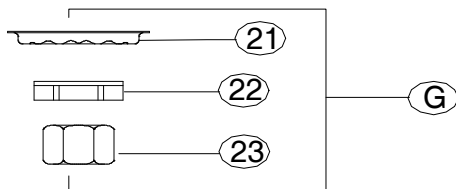

24

24

* These items are not offered individually and must be purchased as a group or unit. Please contact Central Brass for more information.