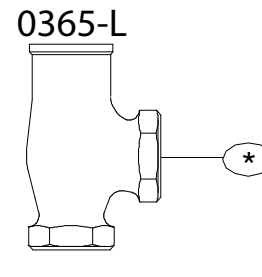

Central Brass

COMPANY

Brecksville, Ohio 44141

Phone: (216)883-0220 Fax: (440)526-5745

www.CentralBrass.com

Model Nos. **0364-L** **0365-L** **0366-L**
Self-Closing Drinking Faucet

REPLACEMENT PARTS

24

www.CentralBrass.com

Model Nos. **0364-L** **0365-L** **0366-L**
Self-Closing Drinking Faucet

REPLACEMENT PARTS

#	Part Number	Description
A	G-7114-V	Vandal Resistant Lever Handle with Set Screw (X103-HSSS) used for "LV" suffix
B	SU-7101-AF	Stem with Seat Washer (X904) & Screw
C	G-7106-F	Stem Assembly with Centerpiece (7106-F) and 433-AN Gasket
D	P-358-H	Self-Closing Stem Assembly with Centerpiece (7106-F), Handle (PF-7114-P) & Cap Not Indexed (PF-7125) not for items with "V" suffix
E	G-756-E	Regulator Stem with Washer (X1090-HN)
F	SU-6965	Connector Body with Regulator Stem (G-756-E) & Cap (PF-1090-J)
G	G-95-A	Coupling Nut & Washer Group for Item 0364-L only
1	PF-7125	Handle Cap
2	X69-C	Sleeve (10 pcs per pack)
3	XPF-67-AC	Celcon Samson Nut (10 pcs per pack)
4	X68-HX	Brass Square Nut (10 pcs per pack)
5	X33-A	Brass Washer (6 pcs per pack)
6	X103-HSSS	Set Screw (6 pcs per pack) use on item's with V suffix only
7	PF-7114-P	Lever Handle
8	X71	Brass Ball Retainer (2 pcs per pack)
9	7106-F	Centerpiece
10	X849-GN	Packing (10 pcs per pack)
11	XPF-33-A	Brass Washer Chrome Plated (6 pcs per pack)
12	X70-D	Spring (10 pcs per pack)
13	XPF-70-F	Brass Gland Chrome Plated (10 pcs per pack)
14	1008-B	Spring
15	X904-N	Seat Washer (6 pcs per pack)
16	X433-AN	Nylon Gasket (12 pcs per pack)
17	XPF-59	Replaceable Seat Chrome Plated (10 pcs per pack)
18	0376	Drinking Faucet Head
19	X1090-HN	Regulator Washer (10 pcs per pack)
20	PF-1090-J	Regulator Cap
21	X54	Crowfoot Washer (10 pcs per pack) For Item 0364-L Only
22	X7133-AZ	Locknut (10 pcs per pack) For Item 0364-L Only
23	X4015	Hex Coupling Nut (4 pcs per pack) For Item 0364-L Only
24	PF-161-D	Flange For Item's 0365-L & 0366-L only