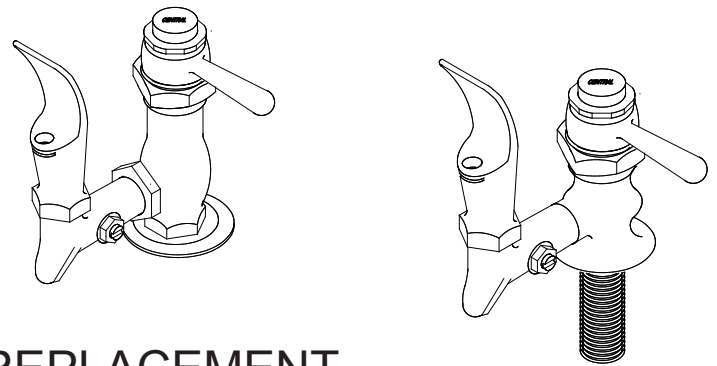

Central Brass

COMPANY

Brecksville, Ohio 44141

Phone: (216)883-0220 Fax: (440)526-5745

www.CentralBrass.com

Model Nos. **0364-L** **0365-L** **0366-L**
Self-Closing Drinking Faucet

REPLACEMENT PARTS

24

www.CentralBrass.com

Model Nos. **0364-L** **0365-L** **0366-L**
Self-Closing Drinking Faucet

REPLACEMENT PARTS

#	Part Number	Description
A	G-7114-V	Vandal Resistant Lever Handle with Set Screw (X103-HSSS) used for "LV" suffix
B	SU-7101-AF	Stem with Seat Washer (X904) & Screw
C	G-7106-F	Stem Assembly with Centerpiece (7106-F) and 433-AN Gasket
D	P-358-H	Self-Closing Stem Assembly with Centerpiece (7106-F), Handle (PF-7114-P) & Cap Not Indexed (PF-7125) not for items with "V" suffix
E	G-756-E	Regulator Stem with Washer (X1090-HN)
F	SU-6965	Connector Body with Regulator Stem (G-756-E) & Cap (PF-1090-J)
G	G-95-A	Coupling Nut & Washer Group for Item 0364-L only
1	PF-7125	Handle Cap
2	X69-C	Sleeve (10 pcs per pack)
3	XPF-67-AC	Celcon Samson Nut (10 pcs per pack)
4	X68-HX	Brass Square Nut (10 pcs per pack)
5	X33-A	Brass Washer (6 pcs per pack)
6	X103-HSSS	Set Screw (6 pcs per pack) use on item's with V suffix only
7	PF-7114-P	Lever Handle
8	X71	Brass Ball Retainer (2 pcs per pack)
9	7106-F	Centerpiece
10	X849-GN	Packing (10 pcs per pack)
11	XPF-33-A	Brass Washer Chrome Plated (6 pcs per pack)
12	X70-D	Spring (10 pcs per pack)
13	XPF-70-F	Brass Gland Chrome Plated (10 pcs per pack)
14	1008-B	Spring
15	X904-N	Seat Washer (6 pcs per pack)
16	X433-AN	Nylon Gasket (12 pcs per pack)
17	XPF-59	Replaceable Seat Chrome Plated (10 pcs per pack)
18	0376	Drinking Faucet Head
19	X1090-HN	Regulator Washer (10 pcs per pack)
20	PF-1090-J	Regulator Cap
21	X54	Crowfoot Washer (10 pcs per pack) For Item 0364-L Only
22	X7133-AZ	Locknut (10 pcs per pack) For Item 0364-L Only
23	X4015	Hex Coupling Nut (4 pcs per pack) For Item 0364-L Only
24	PF-161-D	Flange For Item's 0365-L & 0366-L only