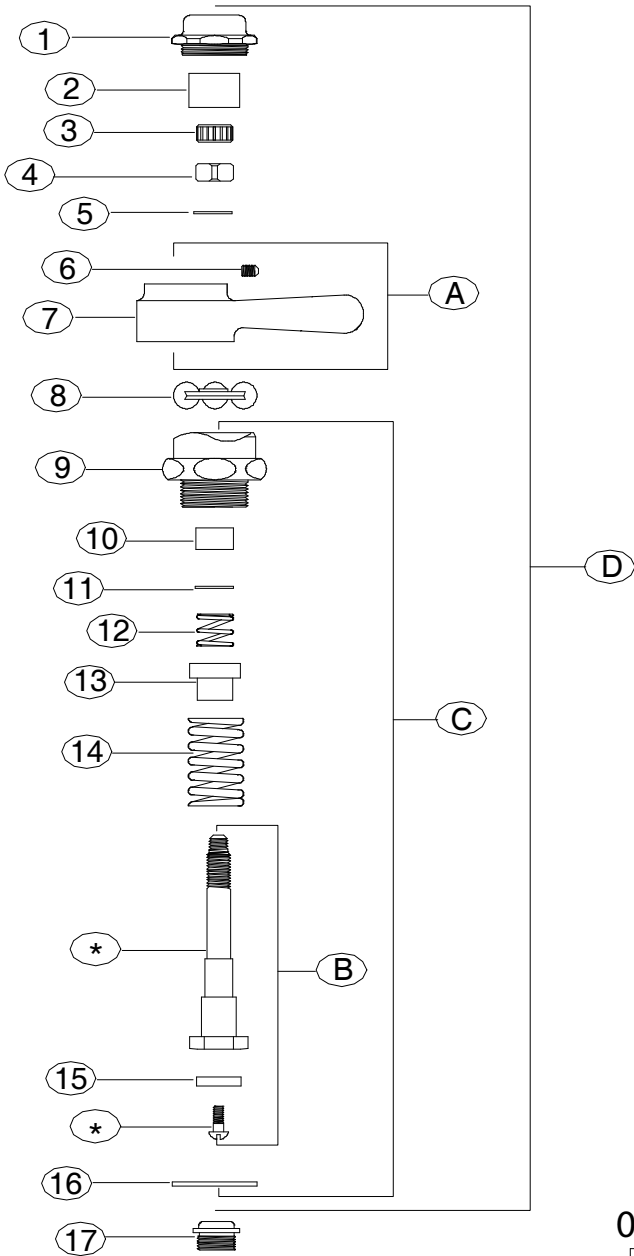

Central Brass

COMPANY

Brecksville, Ohio 44141

Phone: (216)883-0220 Fax: (440)526-5745

www.CentralBrass.com

Model Nos. **0364-L** **0365-L** **0366-L**
Self-Closing Drinking Faucet

REPLACEMENT PARTS

24

www.CentralBrass.com

Model Nos. **0364-L** **0365-L** **0366-L**
Self-Closing Drinking Faucet

REPLACEMENT PARTS

#	Part Number	Description
A	G-7114-V	Vandal Resistant Lever Handle with Set Screw (X103-HSSS) used for "LV" suffix
B	SU-7101-AF	Stem with Seat Washer (X904) & Screw
C	G-7106-F	Stem Assembly with Centerpiece (7106-F) and 433-AN Gasket
D	P-358-H	Self-Closing Stem Assembly with Centerpiece (7106-F), Handle (PF-7114-P) & Cap Not Indexed (PF-7125) not for items with "V" suffix
E	G-756-E	Regulator Stem with Washer (X1090-HN)
F	SU-6965	Connector Body with Regulator Stem (G-756-E) & Cap (PF-1090-J)
G	G-95-A	Coupling Nut & Washer Group for Item 0364-L only
1	PF-7125	Handle Cap
2	X69-C	Sleeve (10 pcs per pack)
3	XPF-67-AC	Celcon Samson Nut (10 pcs per pack)
4	X68-HX	Brass Square Nut (10 pcs per pack)
5	X33-A	Brass Washer (6 pcs per pack)
6	X103-HSSS	Set Screw (6 pcs per pack) use on item's with V suffix only
7	PF-7114-P	Lever Handle
8	X71	Brass Ball Retainer (2 pcs per pack)
9	7106-F	Centerpiece
10	X849-GN	Packing (10 pcs per pack)
11	XPF-33-A	Brass Washer Chrome Plated (6 pcs per pack)
12	X70-D	Spring (10 pcs per pack)
13	XPF-70-F	Brass Gland Chrome Plated (10 pcs per pack)
14	1008-B	Spring
15	X904-N	Seat Washer (6 pcs per pack)
16	X433-AN	Nylon Gasket (12 pcs per pack)
17	XPF-59	Replaceable Seat Chrome Plated (10 pcs per pack)
18	0376	Drinking Faucet Head
19	X1090-HN	Regulator Washer (10 pcs per pack)
20	PF-1090-J	Regulator Cap
21	X54	Crowfoot Washer (10 pcs per pack) For Item 0364-L Only
22	X7133-AZ	Locknut (10 pcs per pack) For Item 0364-L Only
23	X4015	Hex Coupling Nut (4 pcs per pack) For Item 0364-L Only
24	PF-161-D	Flange For Item's 0365-L & 0366-L only