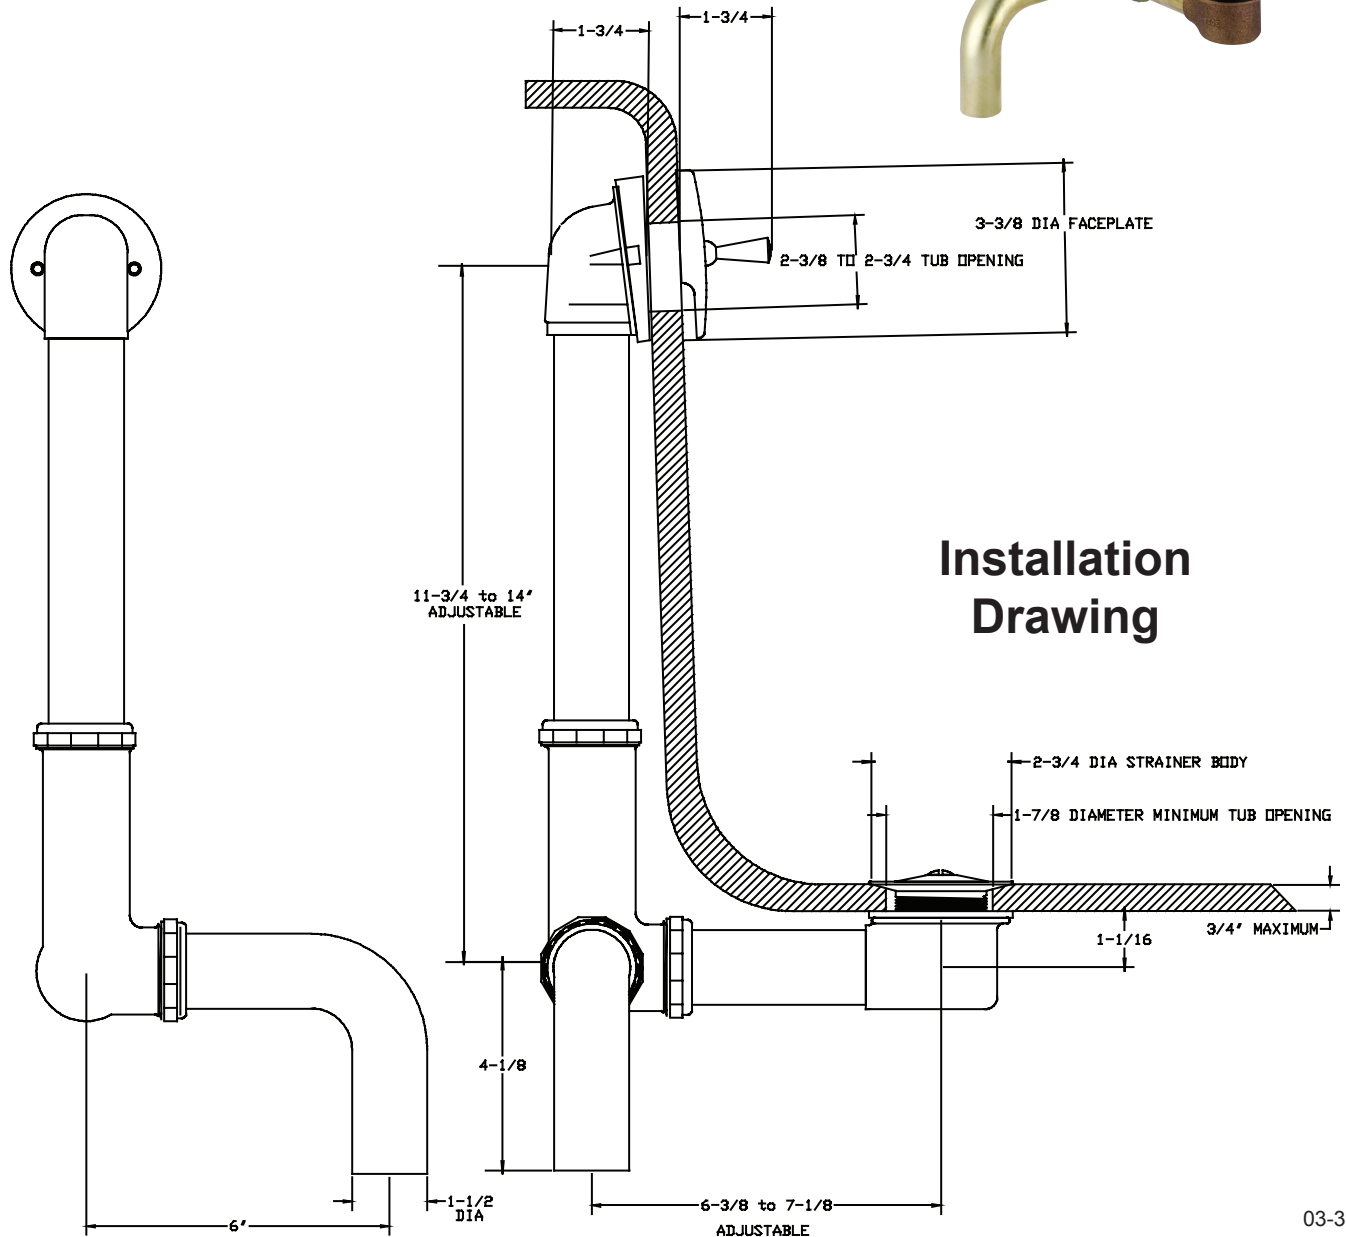

Central Brass

C O M P A N Y

Brecksville, Ohio 44141

Phone: (216) 883-0220 Fax: (440) 526-5745

www.CentralBrass.com

MODEL NO. 1675-S MULTI TUB POP UP SIDE OUTLET BATH DRAIN

The pop up bath drain is designed for 14-16 inch multi tub installations. The pop up stopper provides a full open drain and a positive leak tight shut off with an O-Ring seal. The tee and shoe elbow are heavy pattern cast brass. The 1-1/2 inch drain tubes are 20 gage (.031) wall brass. The strainer assembly is all brass with a polished chrome plated finish. The O-Ring is rubber. The faceplate is zinc die cast with a chrome plated finish. The coupling nuts are zinc die cast with a brass plated finish.

ASME A112.18.1M

Installation Drawing