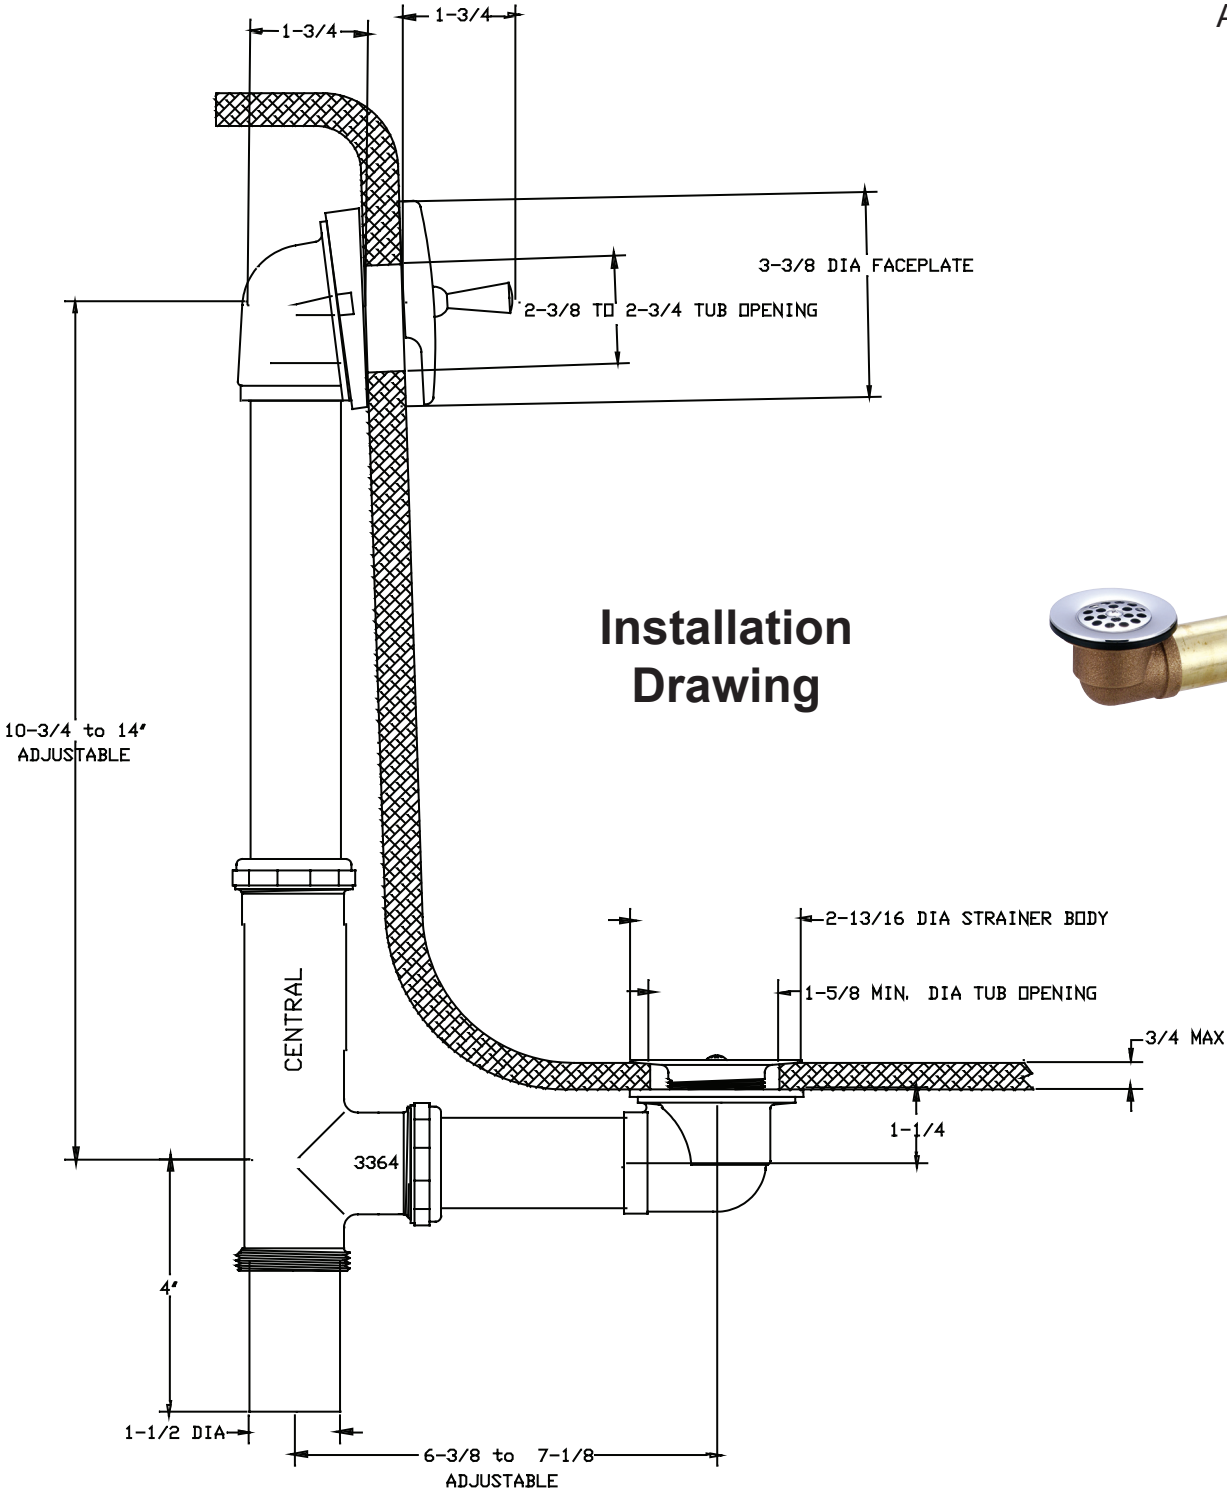

Central Brass

COMPANY

Brecksville, Ohio 44141

Phone: (216) 883-0220 Fax: (440) 526-5745

www.CentralBrass.com

MODEL NO. 1655
MULTI TUB TRIP LEVER
BATH DRAIN

The multi tub bath drain is designed for 14 to 16 inch multi tub installations. The trip lever provides a full open drain and a complete shut off when shifted to the closed position. The tee and shoe elbow are heavy pattern cast brass. The 1-1/2 inch drain tubes are 20 gage (.031) wall brass. The strainer assembly is all brass with a polished chrome plated finish. The O-Ring is rubber. The faceplate is zinc die cast with a chrome plated finish. The coupling nuts are zinc die cast with a brass plated finish.

ASME A112.18.1M

Central Brass

C O M P A N Y

Brecksville, Ohio 44141

Phone: (216) 883-0220 Fax: (440) 526-5745

www.CentralBrass.com

MODEL NO. 1655
MULTI TUB TRIP LEVER
BATH DRAIN

Bath Drain options available