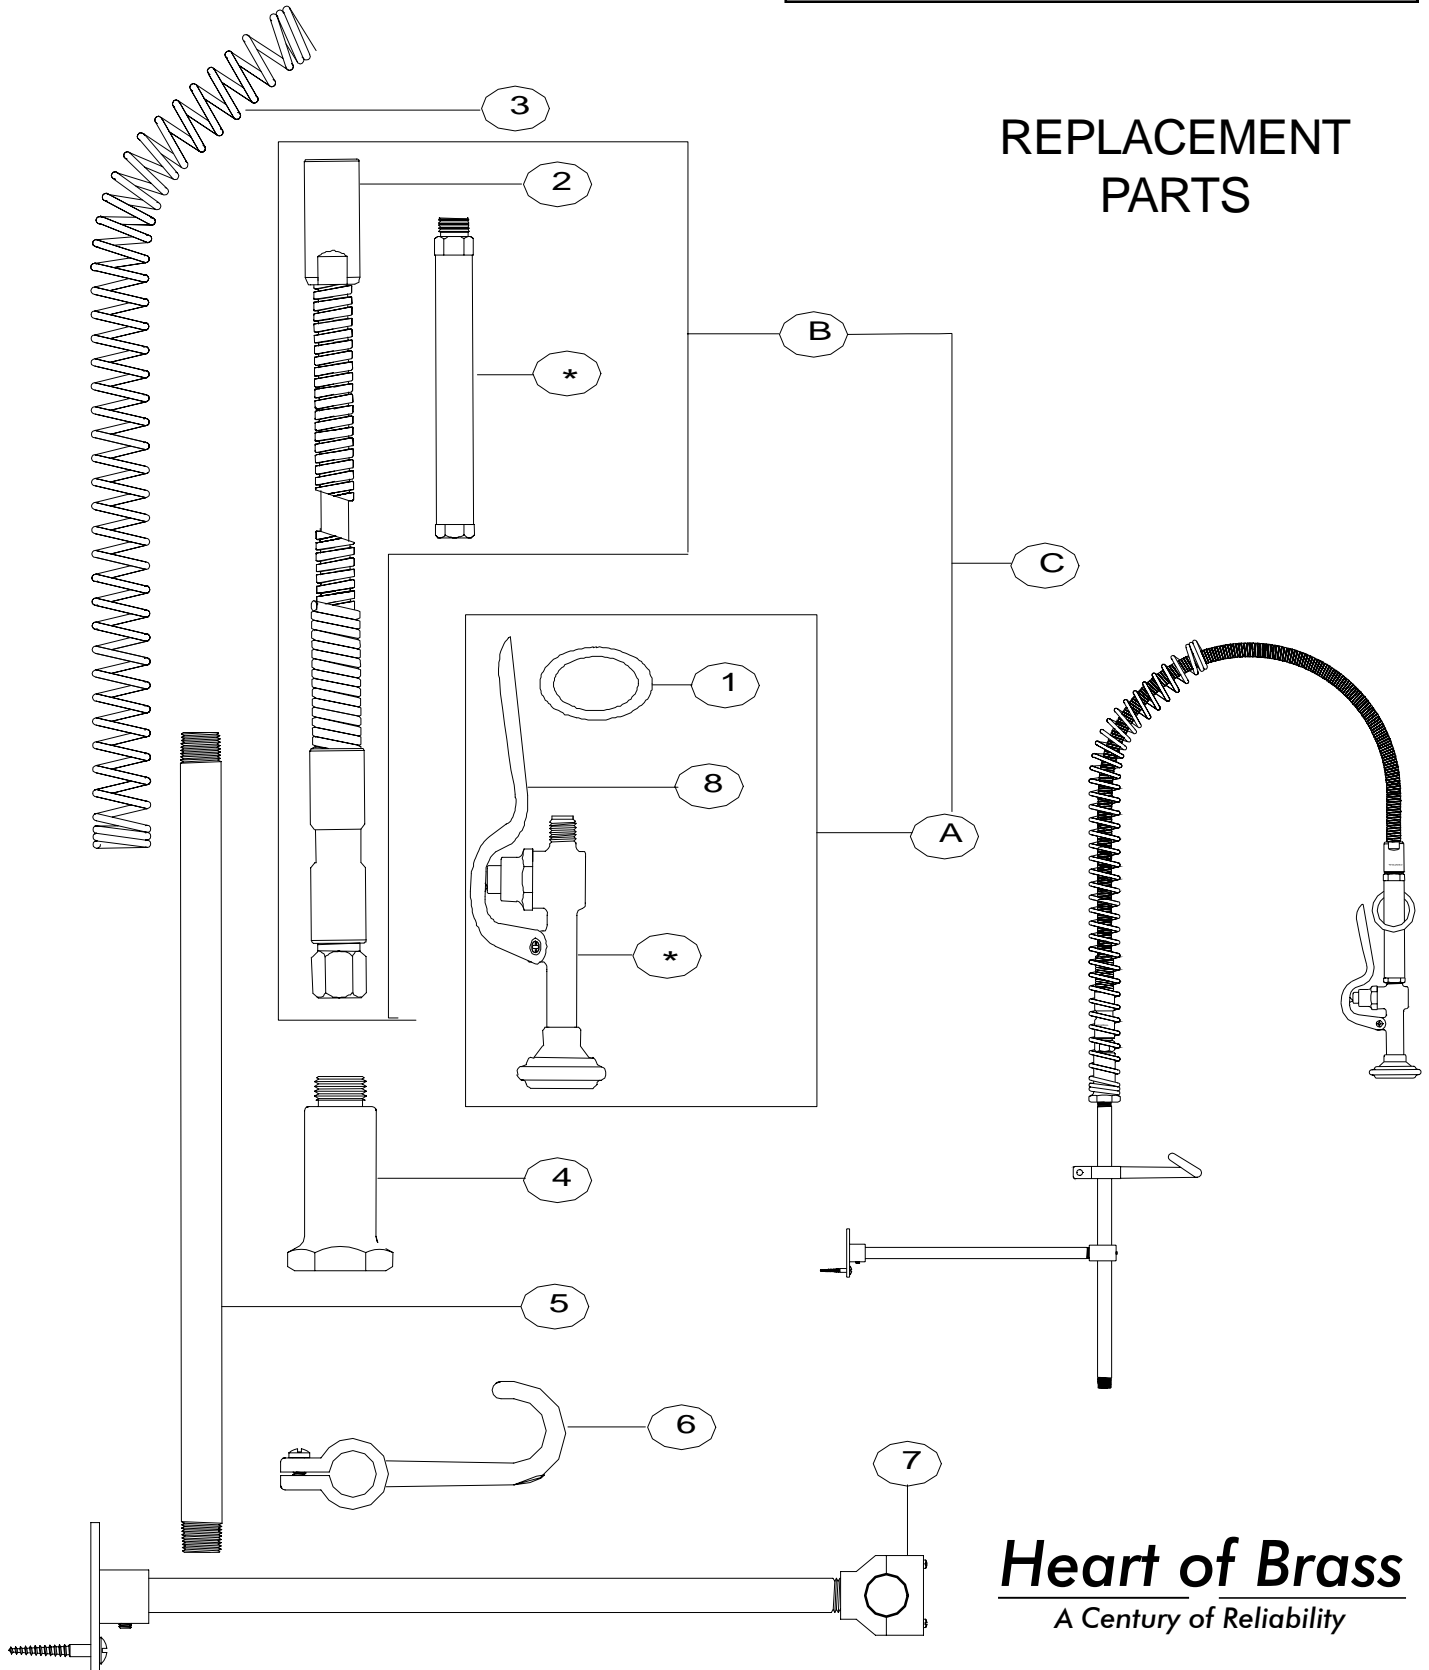

Central Brass®

The Easy Choice

2950 East 55th St. Cleveland, Ohio 44127

Phone: (216) 883-0220 Fax: (216) 883-0875

www.CentralBrass.com

MODEL NOS. **6310**

6300-44 6300-60 6300-72

6310-44 6310-60 6310-72

Pre-Rinse Spray Valve

REPLACEMENT PARTS

Heart of Brass
A Century of Reliability

* These items are not offered individually and must be purchased as a group or unit.
Please contact Central Brass for more information.