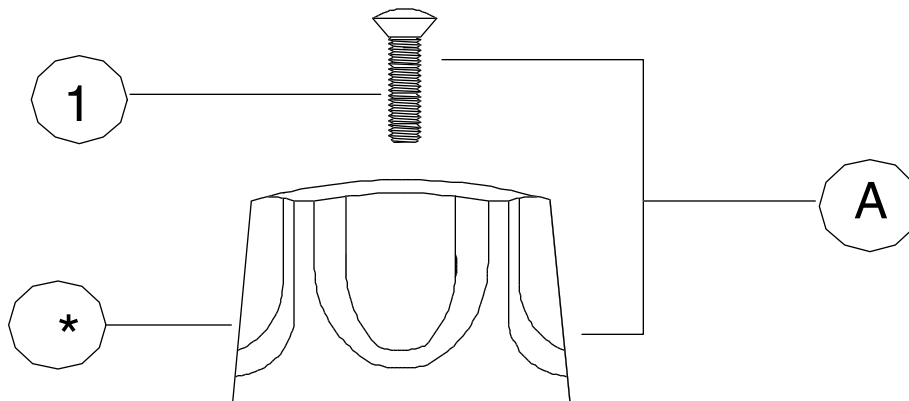

# Central Brass

MANUFACTURING COMPANY

2950 East 55<sup>th</sup> St. Cleveland, Ohio 44127

Phone:(216)883-0220 Fax: (216)883-0875

www.CentralBrass.com

**G-398-C** **G-398-H**

Round Canopy Handles

## REPLACEMENT PARTS

#	Part #	Description
A	G-398-C	Round Canopy Handle Indexed C with Screw (X107-H)
A	G-398-H	Round Canopy Handle Indexed H with Screw (X107-H)
1	X107-H	Handle Screw (6 pcs per pack)

\* These items are not offered individually and must be purchased as a group or unit. Please contact Central Brass for more information.