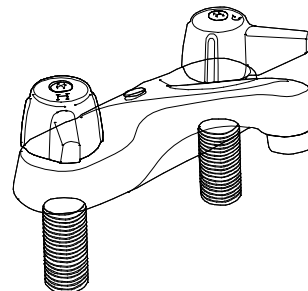

REPLACEMENT PARTS

NEW!!! Pop-up
Item Number 1109
is now supplied.
Part Number 1104 or 1105
was supplied with items
shipped before 7-1-2002

* These items are not offered individually and
must be purchased as a group or unit.
Please contact Central Brass for more information.

For 1137 Series ONLY

OPTIONS & REPLACEMENT PARTS

for options (see replacement part sheets for individual items)

Suffix Number	Replaces Item #	Part Number	Description
EL	A	G-4149-C	6-Inch Brass Wrist Handles – Index Blue (X107-FB)
EL	A	G-4149-H	6-Inch Brass Wrist Handles – Index Red (X107-FR)
ELS	A	G-4147-C	4-Inch Brass Wrist Handles – Index Blue (X107-FB)
ELS	A	G-4147-H	4-Inch Brass Wrist Handles – Index Red (X107-FR)
X	A	G-1143-C	Brass Canopy Handles – Index Blue (X107-FB) & Brass Locknut group (G-913-X)
X	A	G-1143-H	Brass Canopy Handles – Index Red (X107-FR) & Brass Locknut group (G-913-X)
		X107-FB	Blue Index (5 pcs per pack) Used for EL, ELS and X suffix's
		X107-FR	Red Index (5 pcs per pack) Used for EL, ELS and X suffix's
Q	B	G-454-EL	Quick-Pression Quarter-Turn Stem Cold with Gasket (X1028-Y)
Q	B	G-454-ER	Quick-Pression Quarter-Turn Stem Hot with Gasket (X1028-Y)
		X82-J	Brass Packing Washer for Quick-Pression Quarter-Turn stems (6 per pack)
	B & 8	K-352-C	Ceramic-disc Stem Cartridge Cold with gasket (X1028-Y)
	B & 8	K-352-H	Ceramic-disc Stem Cartridge Hot with gasket (X1028-Y)
Prefix Number	Replaces Item #	Part Number	Description
8	B & 8	K-352-C	Ceramic-disc Stem Cartridge Cold with Gasket (X1028-Y)
8	B & 8	K-352-H	Ceramic-disc Stem Cartridge Hot with Gasket (X1028-Y)
10 & 18	A	K-512-02	Handle Kit for Villager Collection with Chrome Lever (one pair)
10 & 18	A	K-512-15	Handle Kit for Villager Collection with White Lever (one pair)