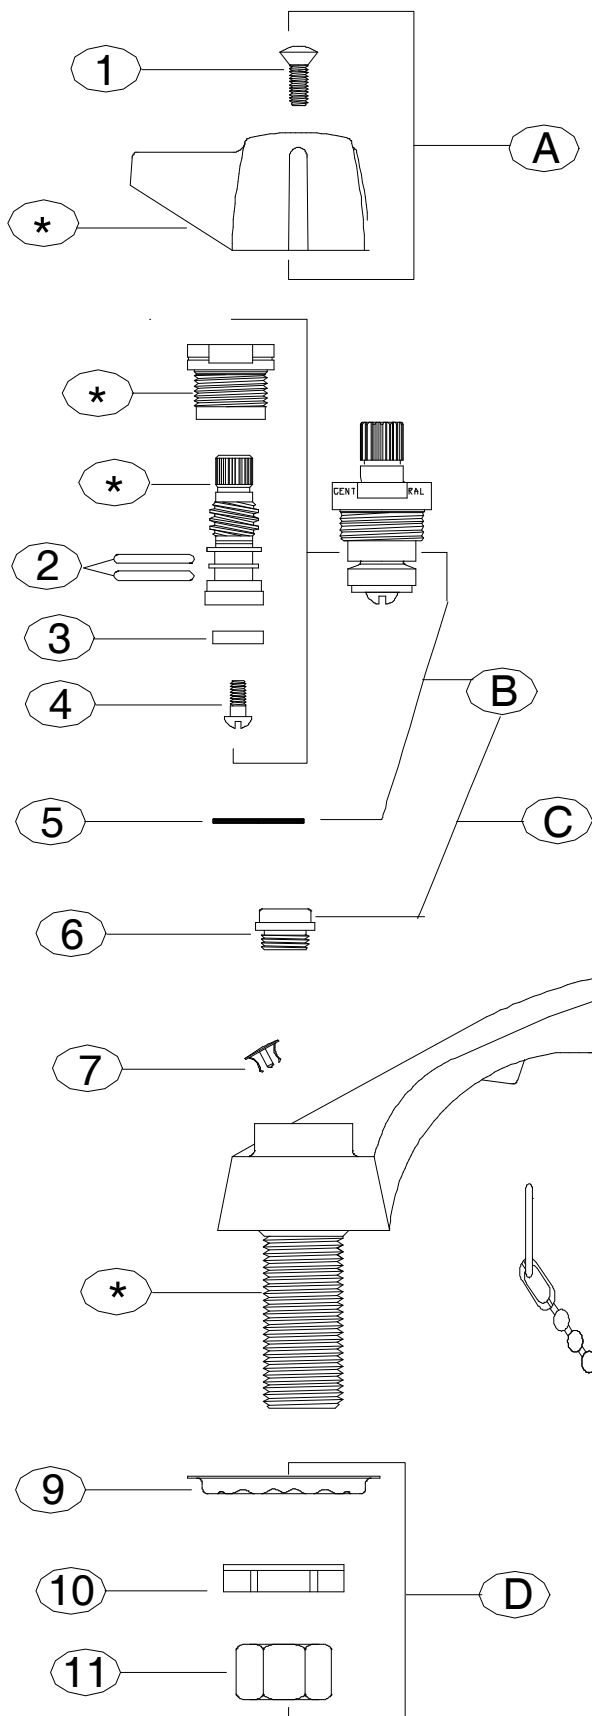

Central Brass

COMPANY

Brecksville, Ohio 44141

Phone: (216) 883-0220 Fax: (440) 526-5745

www.CentralBrass.com

MODEL NOS. 1137 1138 Series

Cast Brass Centerset

Lavatory Faucet

REPLACEMENT PARTS

NEW!!! Pop-up
Item Number 1109
is now supplied.
Part Number 1104 or 1105
was supplied with items
shipped before 7-1-2002

* These items are not offered individually and
must be purchased as a group or unit.
Please contact Central Brass for more information.

- If faucet has round handles, use two Hot stem assemblies
- If faucet has lever handles, use one Hot and one Cold stem assemblies

See **81137, 101137, 181137, 201137, & 281137** for items with more options including *Ceramic Stem Cartridges* and *Villager Lever Handles*