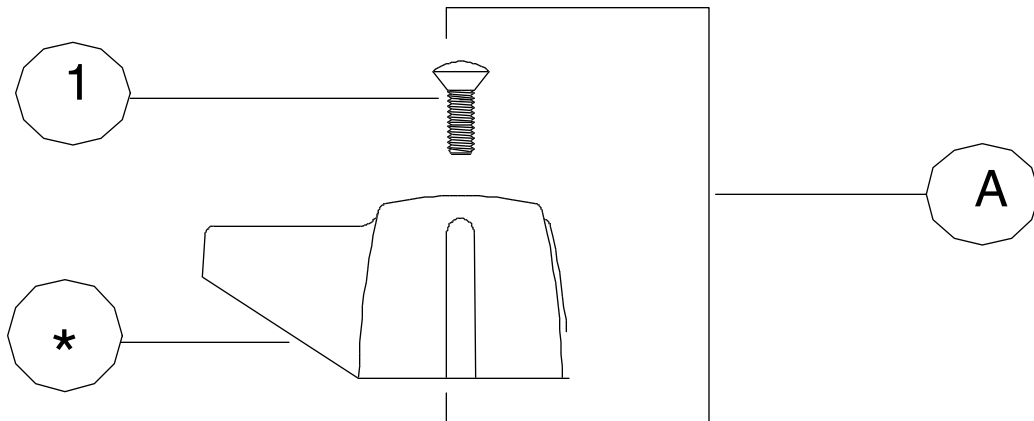

# Central Brass

MANUFACTURING COMPANY

2950 East 55<sup>th</sup> St. Cleveland, Ohio 44127

Phone:(216)883-0220 Fax: (216)883-0875

www.CentralBrass.com

**G-523-C**

**G-523-H**

**Lever Handle with Screw**

**Indexed C or H**

## REPLACEMENT PARTS

#	Part #	Description
A	G-523-C	Lever Handle C Indexed with Screw (X107-F)
A	G-523-H	Lever Handle H Indexed with Screw (X107-F)
1	X107-F	Handle Screw (25 pcs per pack)

\* These items are not offered individually and must be purchased as a group or unit. Please contact Central Brass for more information.