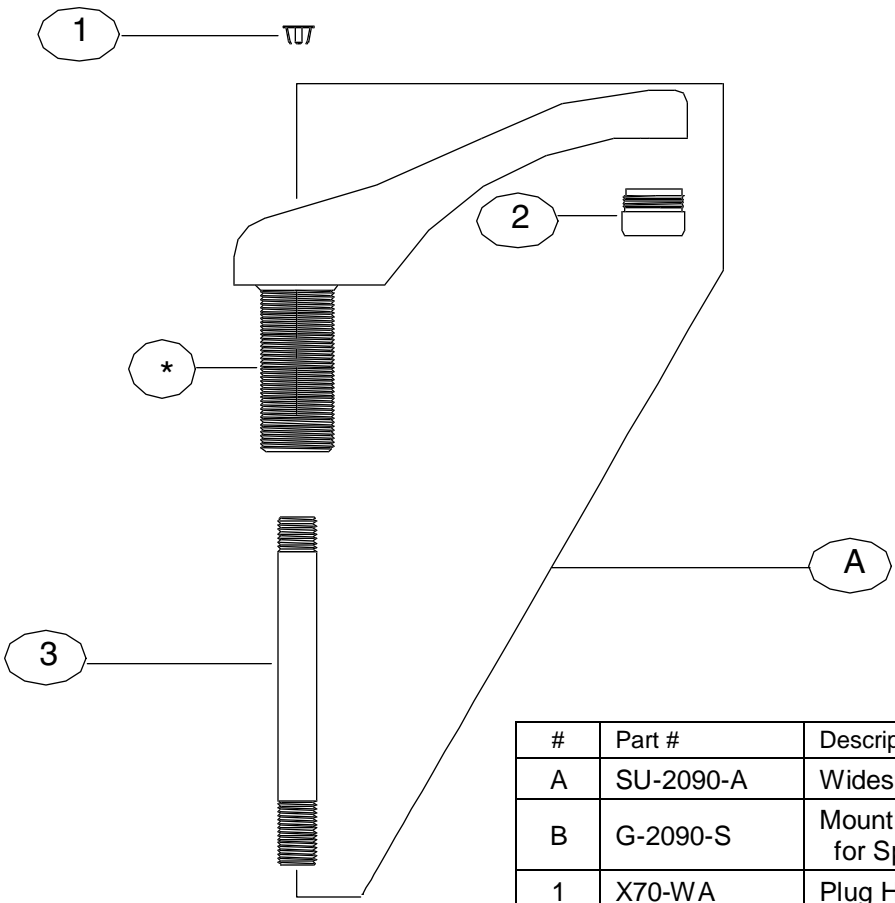

Central Brass

MANUFACTURING COMPANY
 2950 East 55th St. Cleveland, Ohio 44127
 Phone:(216)883-0220 Fax: (216)883-0875
 www.CentralBrass.com

SU-2090-A
Wisepread Spout
 with hole for pop-up pull rod

REPLACEMENT PARTS

#	Part #	Description
A	SU-2090-A	Widespread Spout with Aerator (30-L)
B	G-2090-S	Mounting Hardware with Center Tee Body for Spout SU-2090-A
1	X70-WA	Plug Hole Button
2	30-L	Aerator
3	PF-725-GH	4 ⁷ / ₁₆ inch Spout Tube
4	X52-S	Washer (10 pcs per pack)
5	X53-CZ	Locknut (6 pcs per pack)
6	X427-WS	Gasket (12 pcs per pack)
7	X954-A	Slip Joint Washer (10 pcs per pack)
8	X28-A	Brass Washer (6 pcs per pack)
9	X168-B	Brass Hex Nut (4 pcs per pack)