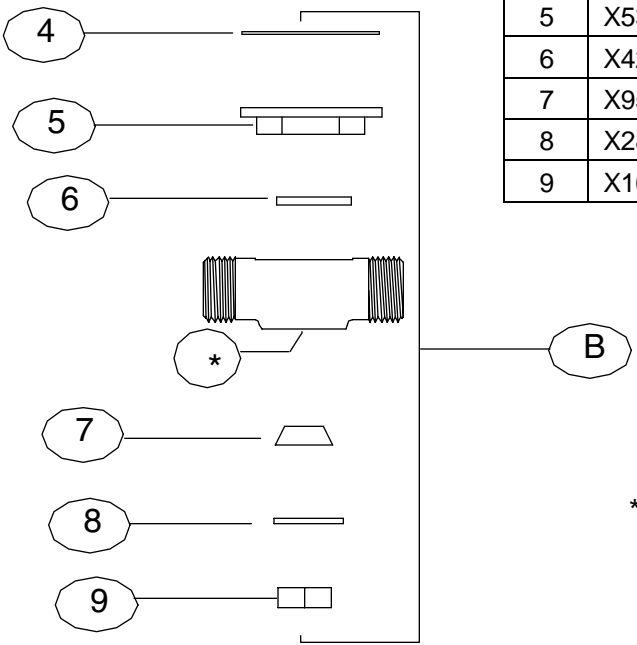

Central Brass

MANUFACTURING COMPANY
 2950 East 55th St. Cleveland, Ohio 44127
 Phone:(216)883-0220 Fax: (216)883-0875
 www.CentralBrass.com

SU-2090-A
Wisepread Spout
 with hole for pop-up pull rod

REPLACEMENT PARTS

#	Part #	Description
A	SU-2090-A	Widespread Spout with Aerator (30-L)
B	G-2090-S	Mounting Hardware with Center Tee Body for Spout SU-2090-A
1	X70-WA	Plug Hole Button
2	30-L	Aerator
3	PF-725-GH	4 ⁷ / ₁₆ inch Spout Tube
4	X52-S	Washer (10 pcs per pack)
5	X53-CZ	Locknut (6 pcs per pack)
6	X427-WS	Gasket (12 pcs per pack)
7	X954-A	Slip Joint Washer (10 pcs per pack)
8	X28-A	Brass Washer (6 pcs per pack)
9	X168-B	Brass Hex Nut (4 pcs per pack)