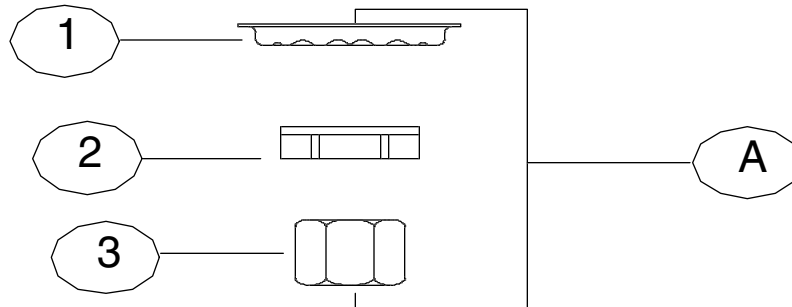

REPLACEMENT PARTS

#	Part #	Description
A	G-913-A	Coupling Nut group (2 sets)
A	G-95-A	Coupling Nut group (1 set)
1	X54	Crowfoot Washer (10 pcs per pack)
2	X7133-AL	Locknut (10 pcs per pack)
3	X4015	Coupling Nut (4 pcs per pack)