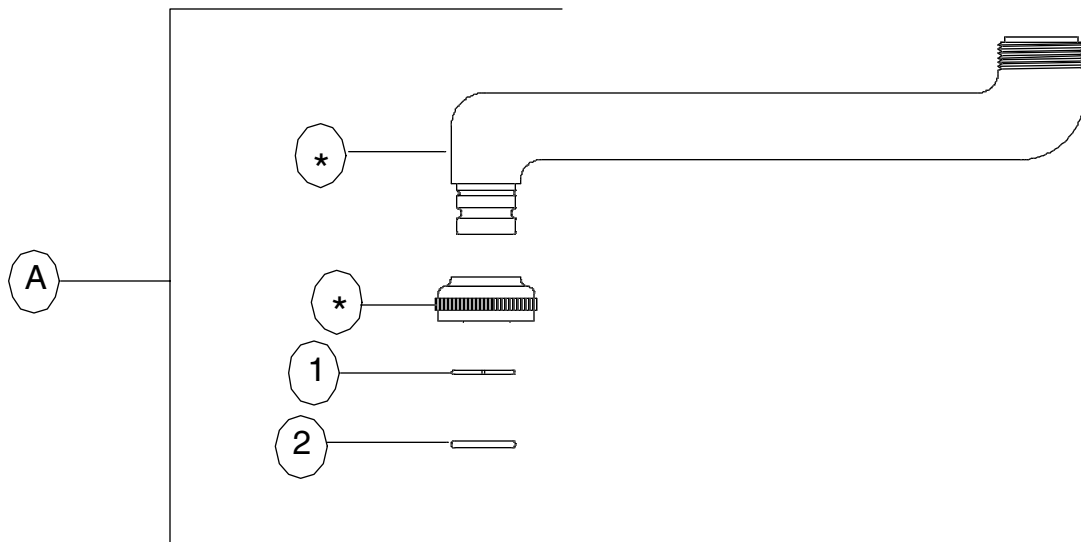

Central Brass

MANUFACTURING COMPANY

2950 East 55th St. Cleveland, Ohio 44127

Phone: (216) 883-0220 Fax: 216-883-0875

www.CentralBrass.com

SU-2775-R-02

Double-Joint Swing 7-inch Spout Extension

REPLACEMENT PARTS

#	Part Number	Description
A	SU-2775-R-02	Double-Joint 7-inch Spout Extension
1	X166-FN	Snap Ring (6 pcs per pack)
2	X1038-KN	O-Ring (25 pcs per pack)

* These items are not offered individually and must be purchased as a group or unit. Please contact Central Brass for more information.