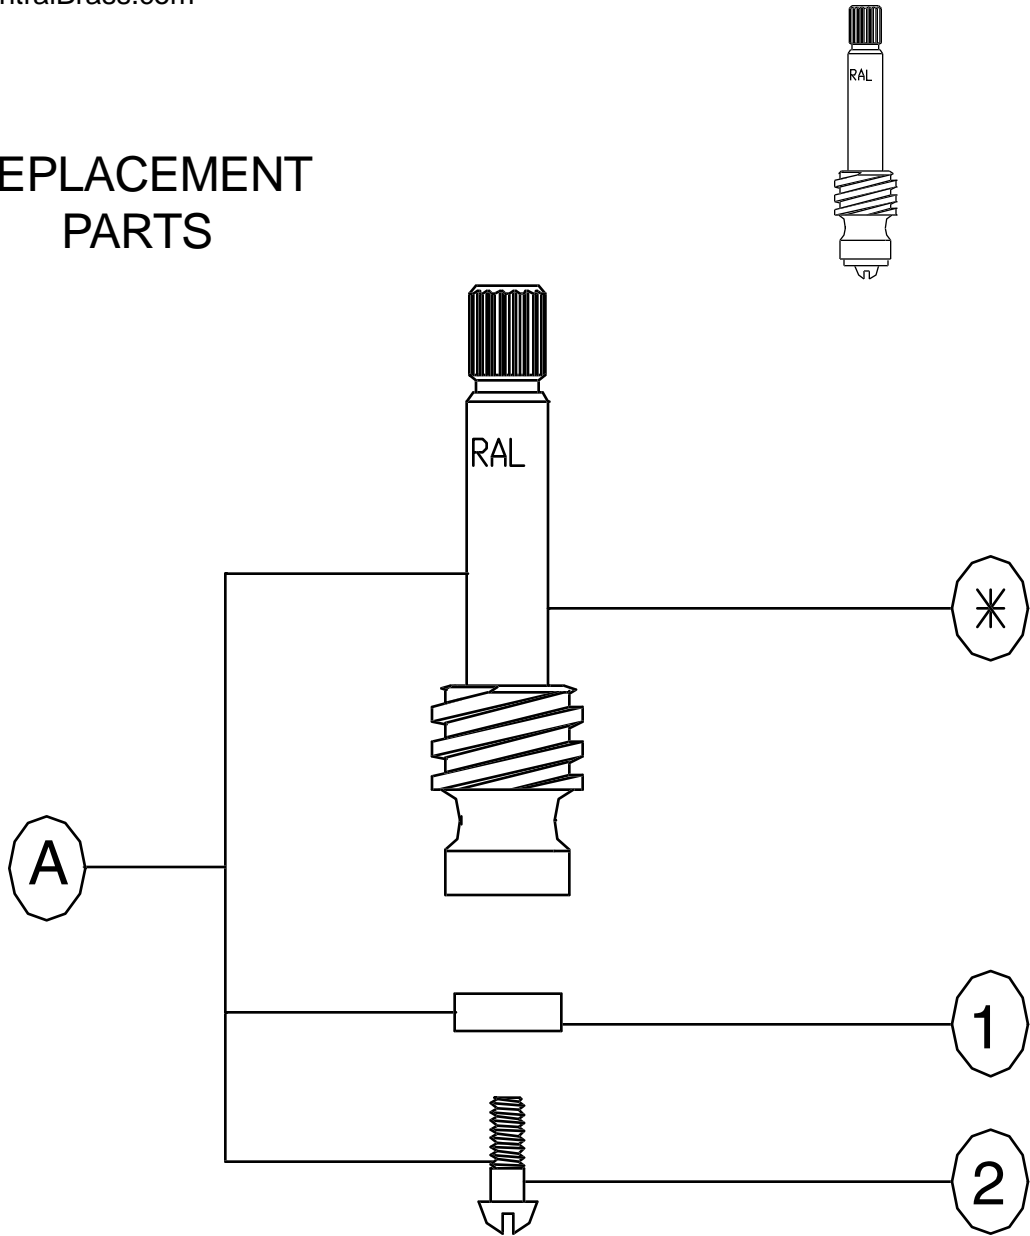

Central Brass

MANUFACTURING COMPANY
 2950 East 55th St. Cleveland, Ohio 44127
 Phone:(216)883-0220 Fax: (216)883-0875
 www.CentralBrass.com

SU-1855-47RPRC
Stem Assembly
 for items 0005, 0006, 0007 & 0009 Series

REPLACEMENT PARTS

#	Part #	Description
A	SU-1855-47RPRC	Stem with Seat Washer (X901-WN) & Screw (X104)
1	X901-WN	Seat Washer (25 pcs per pack)
2	X104	Seat Washer Screw (25 pcs per pack)

* These items are not offered individually and must be purchased as a group or unit. Please contact Central Brass for more information.