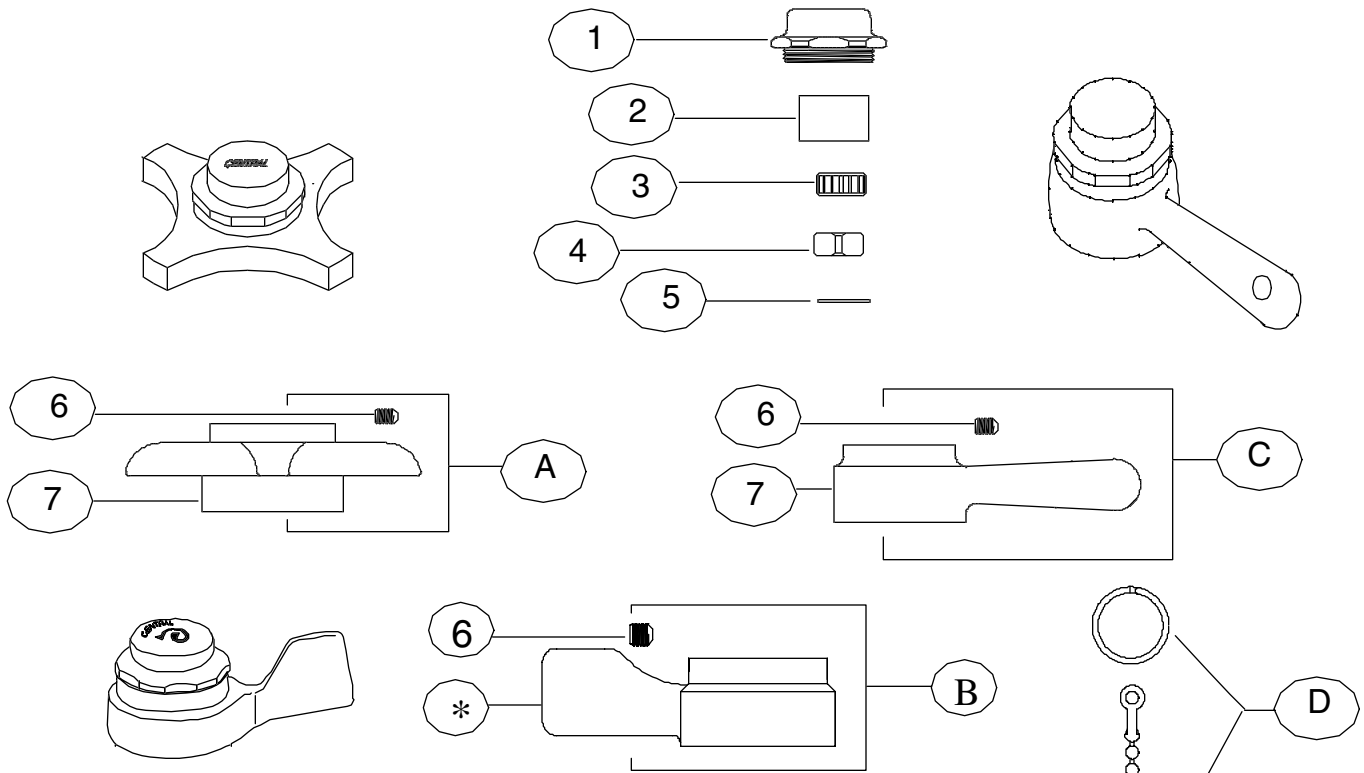

Central Brass

MANUFACTURING COMPANY

2950 East 55th St. Cleveland, Ohio 44127

Phone: (216)883-0220 Fax: (216)883-0875

www.CentralBrass.com

Slow-Closing & Self-Closing Handles Lever & 4-Arm Handles

REPLACEMENT PARTS

#	Part Number	Description
A	G-6928-V	Vandal Resistant 4-Arm Handle with Set Screw (X103-HSSS) used for "V" suffix
A	G-7114-V	Vandal Resistant Lever Handle with Set Screw (X103-HSSS) used for "LV" suffix
B	XSU-233-B	Chain & Ring (2 pcs per pack) for item 0335 only
1	PF-7125	Brass Cap
2	X69-C	Sleeve (10 pcs per pack)
3	XPF-67-AC	Celcon Samson Nut (10 pcs per pack)
4	X68-HX	Brass Square Nut (10 pcs per pack)
5	X33-A	Brass Washer (6 pcs per pack)
6	X103-HSSS	Set Screw (6 pcs per pack) for items with "V" suffix only
7	PF-6928-P	4-Arm Handle
7	PF-7114-P	Lever Handle used for "L" suffix
7	PF-7114-PS	Lever Handle with hole for Chain & Ring (XSU-233-B) used on item numbers 0334-1/2 & 0335-1/2