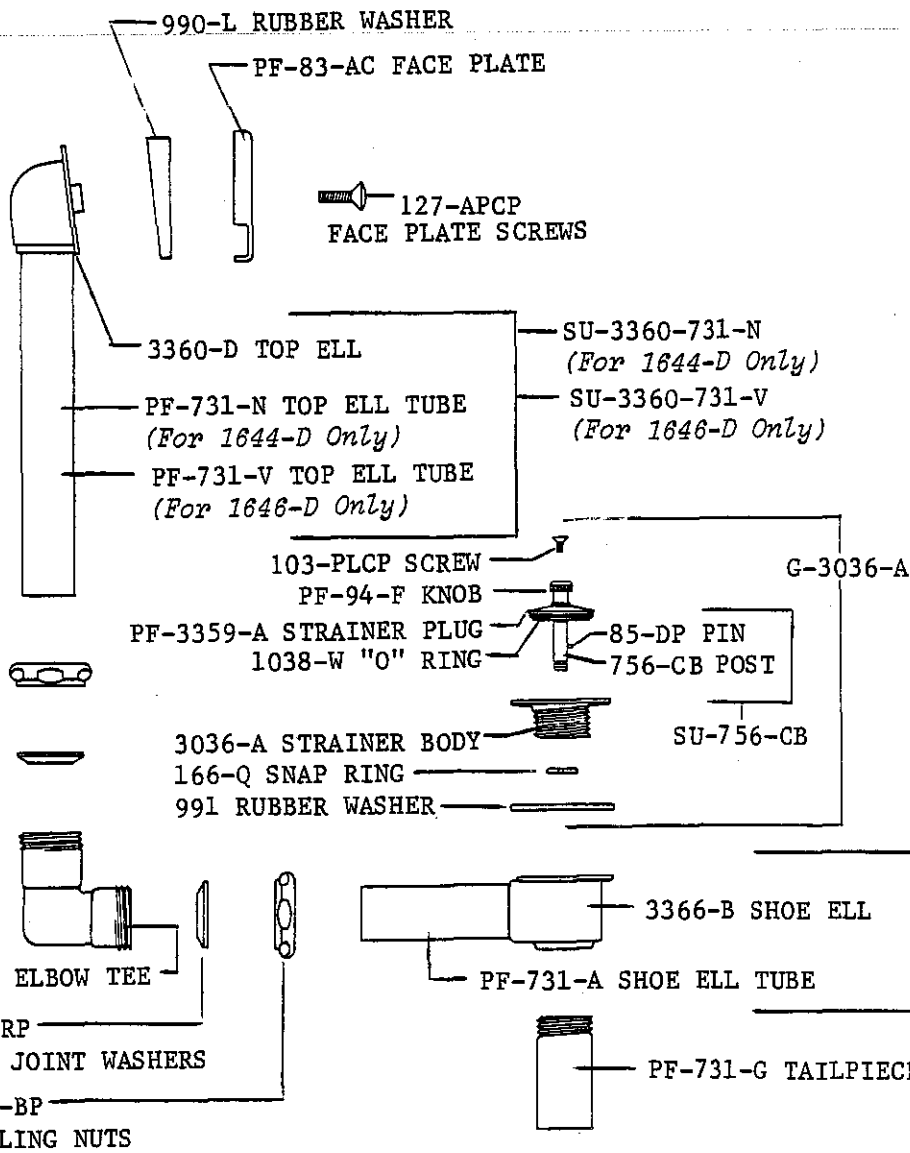

# 1644-D

BATH DRAIN  
DIRECT DRAIN  
CENTRALIFT - LIFT  
AND-TURN-DRAIN.  
FOR 14" TUB  
BRASS FACE PLATE  
CHROME PLATED

# 1646-D

SAME AS 1646-D  
EXCEPT FOR 16" TUB.

## Central Brass