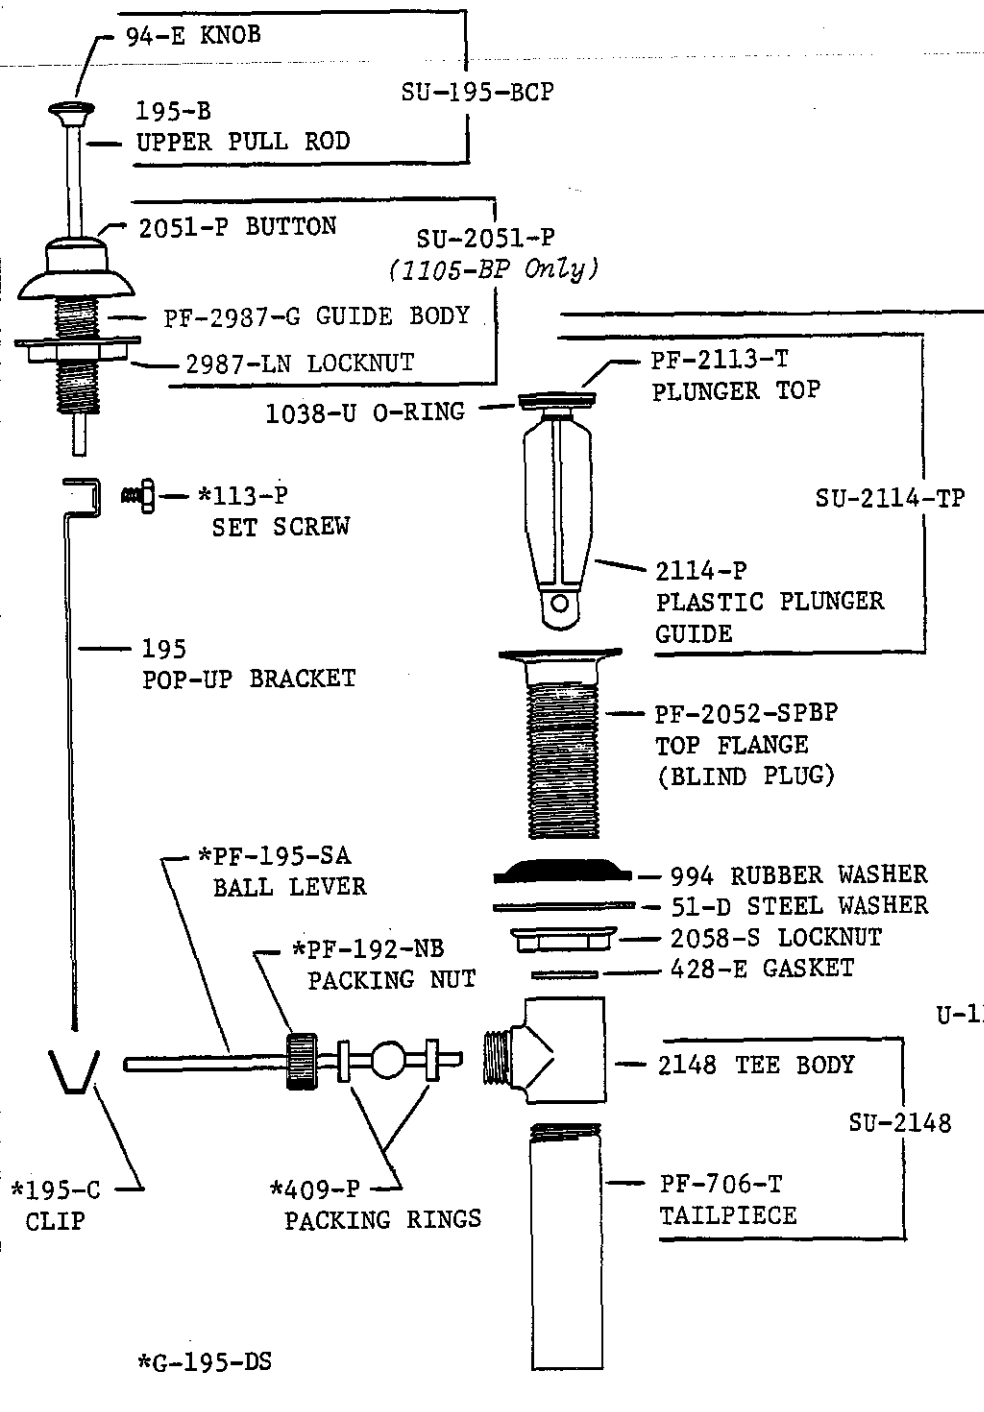

1105-BP

POP-UP DRAIN
WITH GUIDE, BLIND
PLUG & UPPER AND
LOWER PULL RODS

1105-BPLG

POP-UP DRAIN
WITH BLIND PLUG & UPPER
AND LOWER PULL RODS

Central Brass