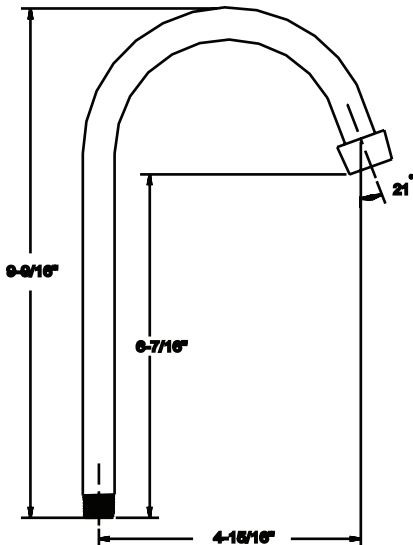

SU-157-G

3-15/16" Rigid
Gooseneck Spout
with Streamformer

Available on series:
Bath Faucet - 0209

SU-157-JA

4-15/16" Rigid
Gooseneck Spout
with Aerator

Available on series:
Bar Faucet - 0284

SU-157-GLA

3-15/16" Rigid
Gooseneck Spout
with Aerator