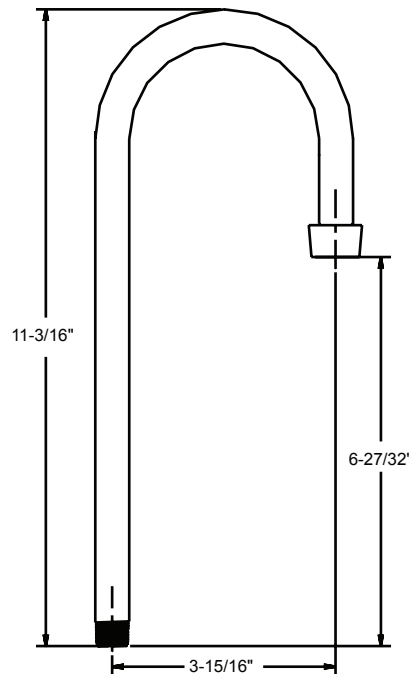

SU-157-G

3-15/16" Rigid
Gooseneck Spout
with Streamformer

Available on series:
Bath Faucet - 0209

SU-157-JA

4-15/16" Rigid
Gooseneck Spout
with Aerator

Available on series:
Bar Faucet - 0284

SU-157-GLA

3-15/16" Rigid
Gooseneck Spout
with Aerator

Available on series:
Bar Faucet - 0289

SU-157-HA

4-11/16" Rigid
Gooseneck Spout
with Aerator

Available on series:
Bar Faucet - 0286