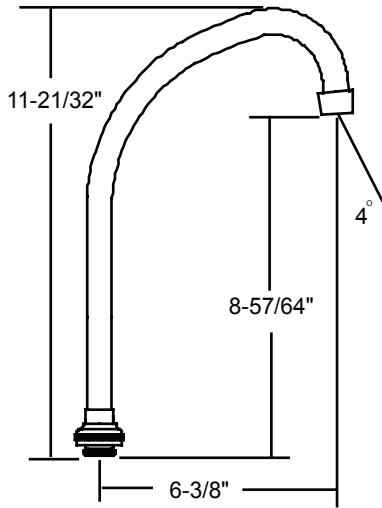

Central Brass

C O M P A N Y

Brecksville, Ohio 44141

Phone: (216)883-0220 Fax: (440)526-5745

www.CentralBrass.com

SPOUT REFERENCE DRAWINGS & GUIDE

SU-257-TSA

6-3/8" Swivel Tri-Arc
Gooseneck Spout
with Aerator