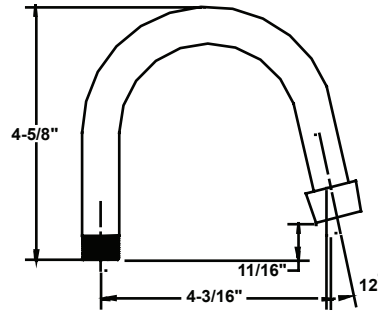

SU-157-DA

4-3/16" Rigid Brass Spout
with Aerator

Available on series:
Bar Faucet - 0281