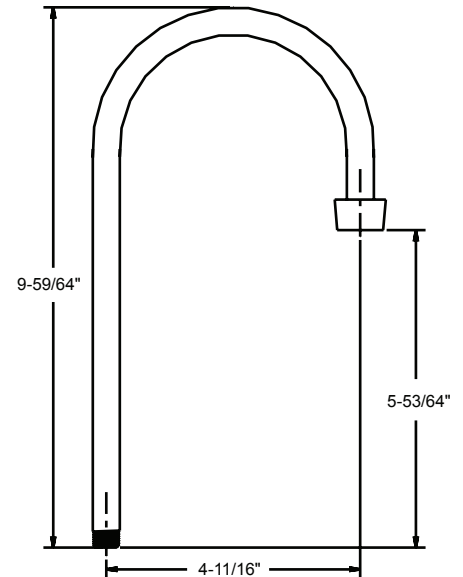

SU-157-G

3-15/16" Rigid
Gooseneck Spout
with Streamformer

Available on series:
Bath Faucet - 0209

SU-157-JA

4-15/16" Rigid
Gooseneck Spout
with Aerator

Available on series:
Bar Faucet - 0284

SU-157-GLA

3-15/16" Rigid
Gooseneck Spout
with Aerator

Available on series:
Bar Faucet - 0289

SU-157-HA

4-11/16" Rigid
Gooseneck Spout
with Aerator

Available on series:
Bar Faucet - 0286