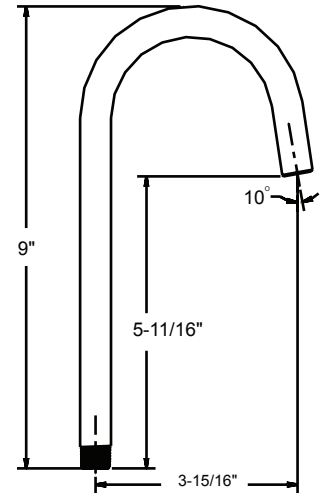

SU-157-G

3-15/16" Rigid
Gooseneck Spout
with Streamformer

Available on series:
Bath Faucet - 0209

SU-157-JA

4-15/16" Rigid
Gooseneck Spout
with Aerator

Available on series:
Bar Faucet - 0284

SU-157-GLA

3-15/16" Rigid
Gooseneck Spout
with Aerator