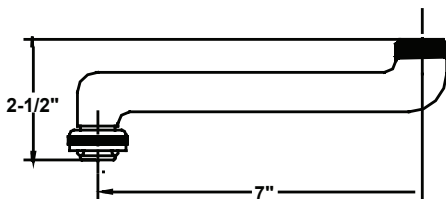

Available on series:

Wallmounts - 0047, 0048

Bar/Pantry - 0084, 0094, 0280

SU-2929-01

6" Cast Rough Brass Swivel Spout
with Hose End

Available on series:

Laundry Faucet - 0465, 0466, 0468, 0469, 0470

SU-2775-R-02