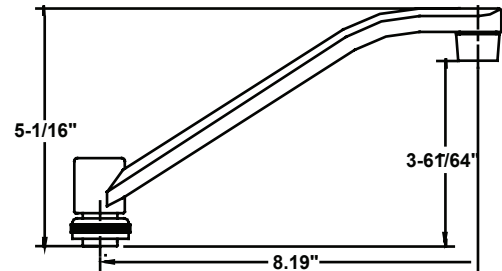

Available on series:

Bar/Pantry - 0084, 0094,

SU-365-CA

8" Brass Swivel "D" Spout
with aerator

(Also available with Hose End **SU-365-CH**)

Available on series:

Wallmounts - 0047, 0048

Bar/Pantry - 0084, 0094, 0280