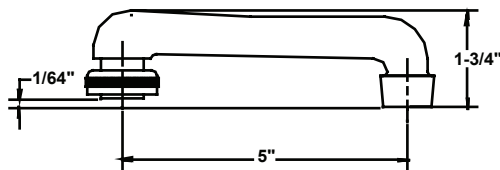

SU-2923-A

5" Cast Brass Swivel Spout
with Aerator

(Also available with Hose End **SU-2923-H**)

Available on series:

Wallmounts - 0047, 0048

Bar/Pantry - 0084, 0094, 0280