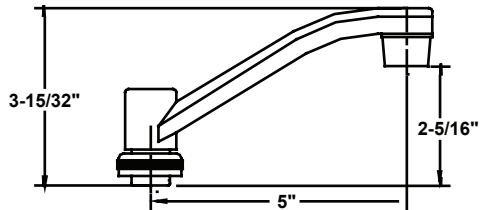

Central Brass

C O M P A N Y

Brecksville, Ohio 44141

Phone:(216)883-0220 Fax: (440)526-5745

www.CentralBrass.com

SPOUT REFERENCE DRAWINGS & GUIDE

SU-364-A

5" Brass Swivel D-Spout
with Aerator

Available on series:

Bar/Pantry - 0084, 0094,