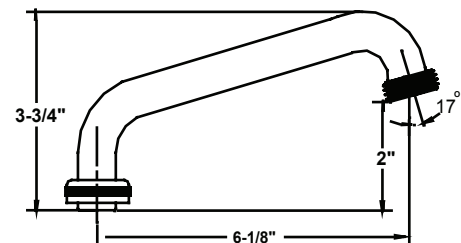

SU-2924-H-02, SU-2929-H-04

Available for use with any spout using a spout nut

SU-2924-H-01

6" Swivel Tube Spout
with Hose End

Available on series:

Laundry Faucet - 0465, 0466, 0468, 0469, 0470