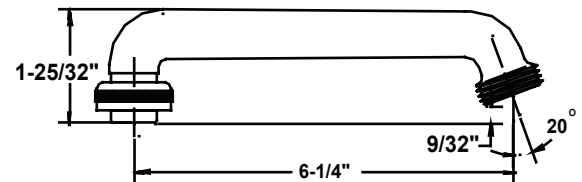

SU-2929-01

6" Cast Rough Brass Swivel Spout
with Hose End

Available on series:

Laundry Faucet - 0465, 0466, 0468, 0469, 0470