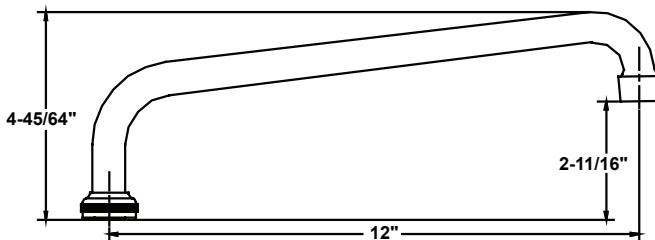

### SU-363-MA

14" Swivel Tube Spout  
with Aerator

(Also available with Hose End **SU-363-MH**)

Available on series:

Ledge/Wallmounts - 0045, 0046, 0047, 0048

Bar/Pantry - 0084, 0094, 0280

Topmounts - 0120, 0121, 0125, 0126, 0146, 0147

### SU-363-LA

12" Swivel Tube Spout  
with Aerator

(Also available with Hose End **SU-363-LH**)

Available on series:

Ledge/Wallmounts - 0045, 0046, 0047, 0048

Bar/Pantry - 0084, 0094,

Topmounts - 0120, 0121, 0125, 0126, 0146, 0147