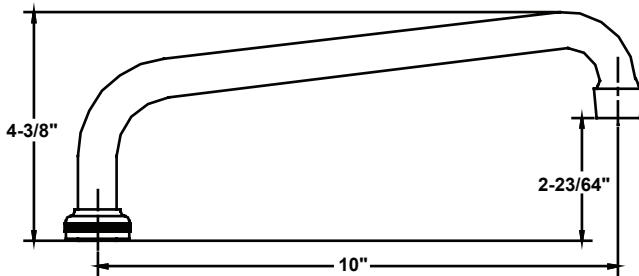

### SU-2924-A

6" Swivel Tube Spout  
with Aerator

(Also available with Hose End **SU-2924-H-02**)

Available on series:

Ledge/Wallmounts - 0045, 0046, 0047, 0048

Bar/Pantry - 0084, 0094

### SU-363-RA

8" Swivel Tube Spout  
with Aerator

(Also available with Hose End **SU-363-RH**)

Available on series:

Ledge/Wallmounts - 0045, 0046, 0047, 0048

Bar/Pantry - 0084, 0094,

Topmounts - 0120, 0121, 0125, 0126, 0146, 0147

### SU-363-JA

10" Swivel Tube Spout  
with Aerator

(Also available with Hose End **SU-363-JH**)

Available on series:

Ledge/Wallmounts - 0045, 0046, 0047, 0048

Bar/Pantry - 0084, 0094,

Topmounts - 0120, 0121, 0125, 0126, 0146, 0147