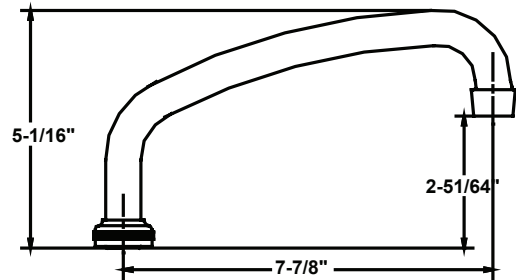

## SPOUT REFERENCE DRAWINGS & GUIDE

### SU-2924-A

6" Swivel Tube Spout  
with Aerator

(Also available with Hose End **SU-2924-H-02**)

Available on series:

Ledge/Wallmounts - 0045, 0046, 0047, 0048

Bar/Pantry - 0084, 0094