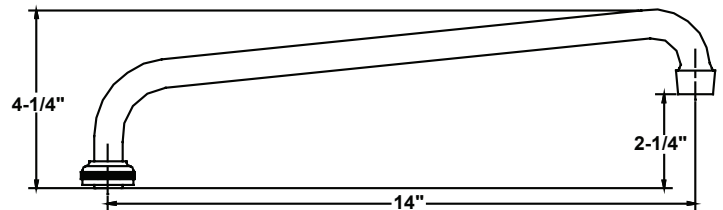

### SU-363-JA

10" Swivel Tube Spout  
with Aerator

(Also available with Hose End **SU-363-JH**)

Available on series:

Ledge/Wallmounts - 0045, 0046, 0047, 0048

Bar/Pantry - 0084, 0094,

Topmounts - 0120, 0121, 0125, 0126, 0146, 0147

### SU-363-MA

14" Swivel Tube Spout  
with Aerator

(Also available with Hose End **SU-363-MH**)

Available on series:

Ledge/Wallmounts - 0045, 0046, 0047, 0048

Bar/Pantry - 0084, 0094, 0280

Topmounts - 0120, 0121, 0125, 0126, 0146, 0147