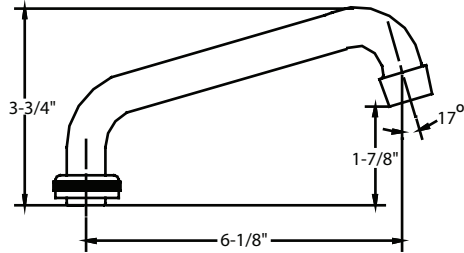

## SPOUT REFERENCE DRAWINGS & GUIDE

### SU-2924-A

6" Swivel Tube Spout  
with Aerator

(Also available with Hose End **SU-2924-H-02**)

Available on series:

Ledge/Wallmounts - 0045, 0046, 0047, 0048

Bar/Pantry - 0084, 0094