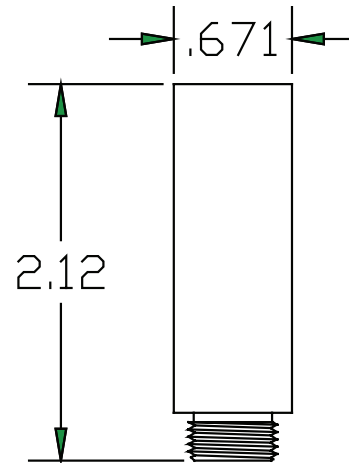

Central Brass

C O M P A N Y

Brecksville, Ohio 44141

Phone:(216)883-0220 Fax: (440)526-5745

www.CentralBrass.com

SEAT REFERENCE DRAWINGS

PF-263-D
CHROME PLATED BRASS
.500/.494-24 THREAD

PF-171-A
CHROME PLATED BRASS
.500/.494-24 THREAD

264-A
BRASS
11/16-24 THREAD

PF-59
CHROME PLATED BRASS
9/16-27 THREAD