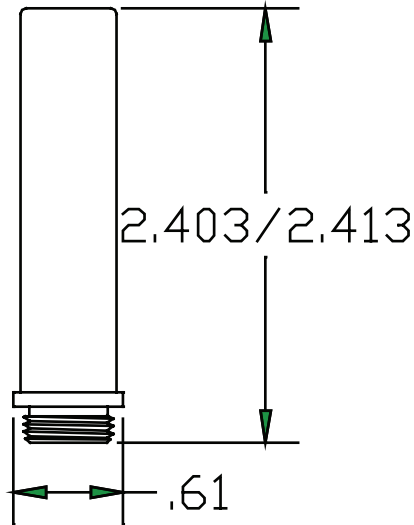

Central Brass

C O M P A N Y

Brecksville, Ohio 44141

Phone:(216)883-0220 Fax: (440)526-5745

www.CentralBrass.com

SEAT REFERENCE DRAWINGS

PF-263-D
CHROME PLATED BRASS
.500/.494-24 THREAD

PF-171-A
CHROME PLATED BRASS
.500/.494-24 THREAD

264-A
BRASS
11/16-24 THREAD

PF-59
CHROME PLATED BRASS
9/16-27 THREAD