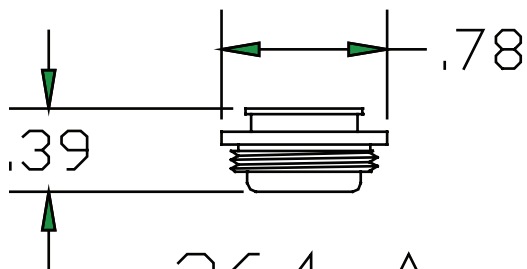

Central Brass

C O M P A N Y

Brecksville, Ohio 44141

Phone:(216)883-0220 Fax: (440)526-5745

www.CentralBrass.com

SEAT REFERENCE DRAWINGS

PF-263-D
CHROME PLATED BRASS
.500/.494-24 THREAD

PF-171-A
CHROME PLATED BRASS
.500/.494-24 THREAD

264-A
BRASS
11/16-24 THREAD

PF-59
CHROME PLATED BRASS
9/16-27 THREAD