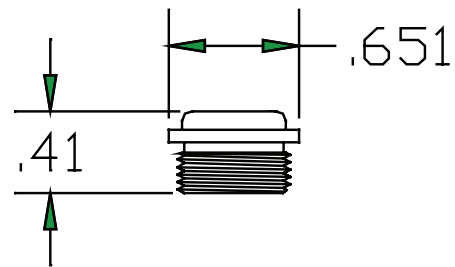

Central Brass

C O M P A N Y

Brecksville, Ohio 44141

Phone:(216)883-0220 Fax: (440)526-5745

www.CentralBrass.com

SEAT REFERENCE DRAWINGS

PF-263-D
CHROME PLATED BRASS
.500/.494-24 THREAD

PF-171-A
CHROME PLATED BRASS
.500/.494-24 THREAD

264-A
BRASS
11/16-24 THREAD

PF-59
CHROME PLATED BRASS
9/16-27 THREAD