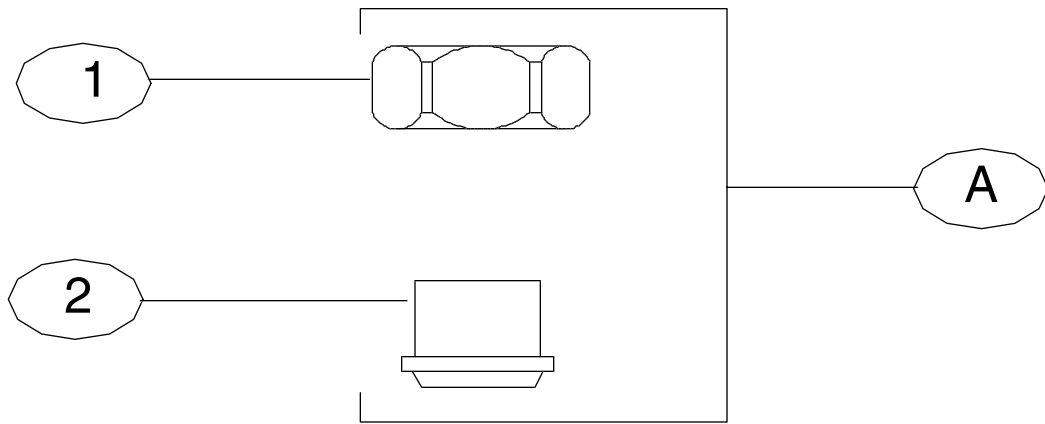

Central Brass

MANUFACTURING COMPANY

2950 East 55th St. Cleveland, Ohio 44127

Phone:(216)883-0220 Fax: (216)883-0875

www.CentralBrass.com

G-30 G-30-C
Union Sleeve & Coupling Nut

REPLACEMENT PARTS

#	Part #	Description
A	G-30	IP Union Sleeve (X1875) & Nut (X1876-BB)
A	G-30-C	Direct Sweat Union Sleeve (X1875) & Nut (X1876-BB) for C suffix items only
1	X1876-BB	Coupling Nut (2 pcs per pack)
2	X1875	IP Union Sleeve (2 pcs per pack)
2	X1875-C	Direct Sweat Union Sleeve (2 pcs per pack) for C suffix items only