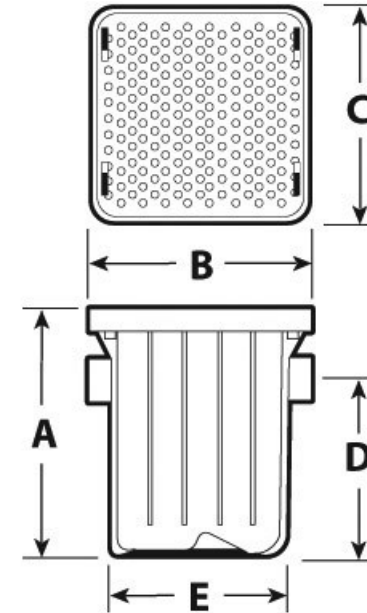

# SUBMITTAL SHEET

Part Description:  
ENDURA GI 7 GPM/14LB 2"

Part Number:  
3907A02

**Canplas Industries Ltd**      **Canplas LLC**  
500 Veterans Drive      11402 East 53rd Ave.  
Barrie, Ontario, 1-800-461-5300      Denver, CO 1-888-461-5307

CAN/CSA-B481.1  
testing and rating of  
Grease Interceptors  
using lard

Part #	Part UPC	Color	Size (Inches)	Ctn Qty	Ctn Bar Code	Ctn Wt (Kgs)	Ctn Wt (lbs)	Skid Cubic (m)	Skid Cubic (ft)	Ctns/Skid
3907A02	662671055160	GREY	2	1	10662671055160	10.01	22.07	0	0	18
<b>Dimensions (Inches)</b>										
A	B	C	D	E						
16.38	14.50	17.50	12.75	11.88						