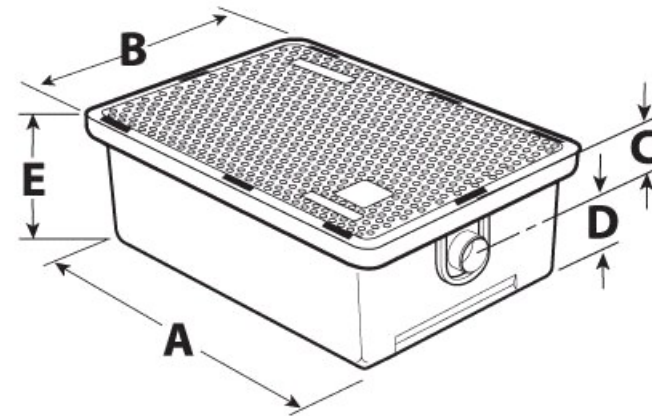

SUBMITTAL SHEET

Part Description:
25 GPM LOW PROFILE GI

Part Number:
3925A02LO

Canplas Industries Ltd **Canplas LLC**
500 Veterans Drive 11402 East 53rd Ave.
Barrie, Ontario, 1-800-461-5300 Denver, CO 1-888-461-5307

CAN/CSA-B481.1
testing and rating of
Grease Interceptors
using lard

Part #	Part UPC	Size (Inches)	Ctn Qty	Ctn Bar Code	Ctn Wt (Kgs)	Ctn Wt (lbs)	Skid Cubic (m)	Skid Cubic (ft)	Ctns/Skid
3925A02LO	662671390974	2	1	10662671390971	20.09	44.29	1.66	58.78	8
Dimensions (Inches)									
A	B	C	D	E					
31.00	23.50	3.75	7.25	11.00					