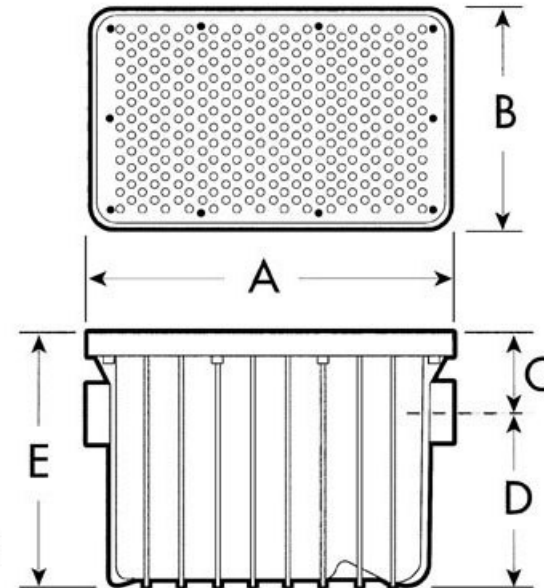

# SUBMITTAL SHEET

Part Description:  
20GPM GREASE INTERCEPTOR

Part Number:  
3920A02

**Canplas Industries Ltd**      **Canplas LLC**  
 500 Veterans Drive      11402 East 53rd Ave.  
 Barrie, Ontario, 1-800-461-5300      Denver, CO 1-888-461-5307

Part #	Part UPC	Size (Inches)	Ctn Qty	Ctn Bar Code	Ctn Wt (Kgs)	Ctn Wt (lbs)	Skid Cubic (m)	Skid Cubic (ft)	Ctns/Skid
3920A02	662671390158	2	1	10662671390155	12.18	26.85	1.28	45.31	48
<b>Dimensions (Inches)</b>									
A	B	C	D	E					
23.50	17.31	3.50	13.00	16.50					