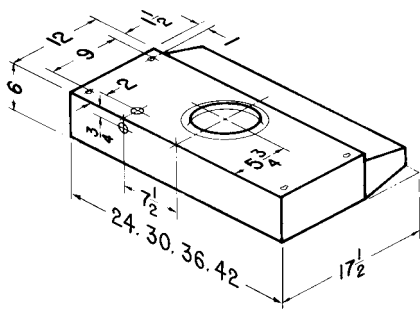

37000 SERIES—6" SHELL ONLY

- The 37000 Series utilizes the 40000 Series, but contains no fan, light or switch knock-outs.

42000 SPECIFICATIONS

Width	CFM	Sones	Volts	Amps	Duct
24", 30", 36", 42"	190	6	120	2.5	7" RD

OPTIONAL ACCESSORIES

7" RD Damper
BP87

40000 SPECIFICATIONS

Width	CFM	Sones	Volts	Amps	Duct
21", 24", 30", 36", 42"	160	6.5	120	2.0	3-1/4" x 10"