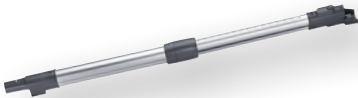

Ratcheting Wand

One-piece ratcheting wand extends from 22" to 39" at one-inch intervals. Positive ratchet mechanism locks into place. Durable chrome plated steel with button locks.