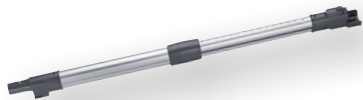

Adjustable-Ratcheting Electric Wand

Easily adjustable, one-piece ratcheting wand extends from 26" to 39" at one-inch intervals. Positive ratchet mechanism locks into place.

Use with CT700 power nozzle and "20" series hoses.

CT175

Direct Connect Adjustable-Ratcheting Electric Wand

Easily adjustable, one-piece ratcheting wand extends from 26" to 39" at one-inch intervals. Positive ratchet mechanism locks into place.

Use with CT700 power nozzle and "15" series hoses.