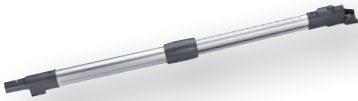

Ratcheting Wand

One-piece ratcheting wand extends from 22" to 39" at one-inch intervals. Positive ratchet mechanism locks into place. Durable chrome plated steel with button locks.