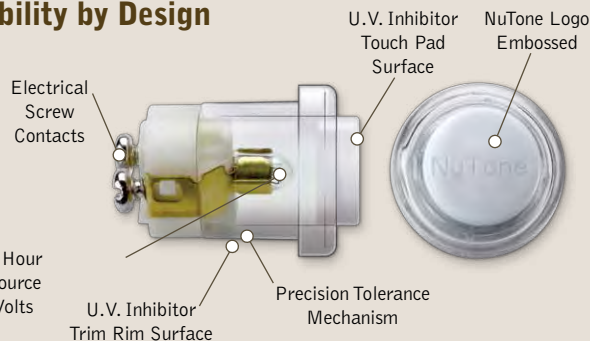

BUTTONS

Replacement Bulbs

PBL2

For all lighted pushbuttons.

PB18LWHCL

For all round lighted pushbuttons.
*Not compatible with PB78LWHCL.

LED Lighted Wireless Pushbutton

PB78LWHCL

Easily make any wired door chime escutcheon with the PB78LWHCL. This pushbutton is compatible with the LA600WH door chime.

Pushbutton Durability by Design

20,000 Hour Light Source @ 18 Volts

NuTone® Pushbuttons