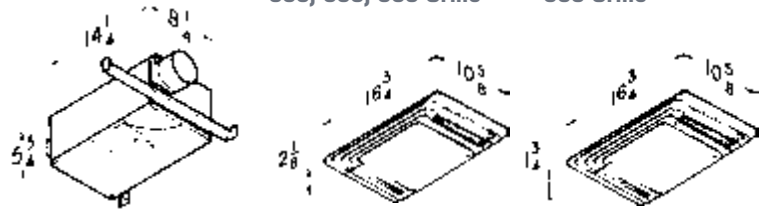

655, 656, 659 Grille

658 Grille

Heaters & Heater Fans

Model	CFM	Sones	Lighting	Ducting	Heater
655	70	4.0	Std A19 Base	4"	1300W
656	—	—	Std A19 Base	—	1300W
658	70	4.0	No Light	4"	1300W
659	50	2.5	Std A19 Base	4"	1300W

Broan Directionally-adjustable Heater/Fan/Lights.

With our 360° directionally-adjustable heat outlet, you're assured the heat will end up exactly where you need it.