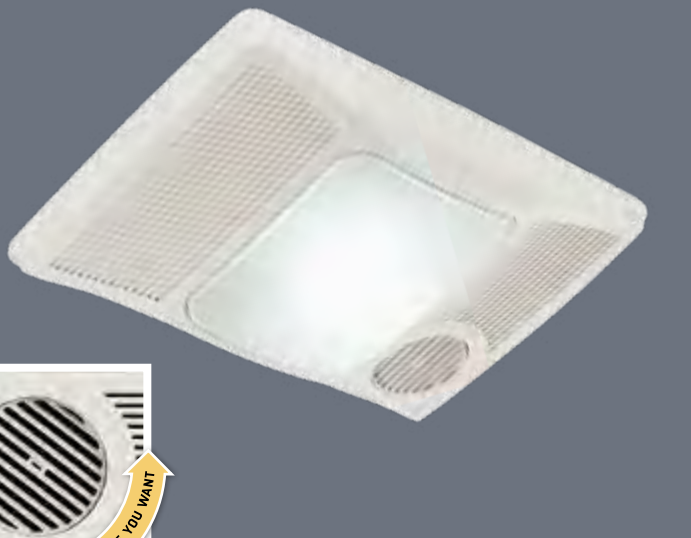

DIRECTIONALLY ADJUSTABLE HEATER/FAN LIGHT FEATURES

- Heater/Fan/Light brings convenient, comforting warmth to your bathroom
- Quiet, high-output heater with exclusive directionally adjustable design (see below)
- 4" ducting for new construction or retrofit
- Multi-function wall switches sold separately
- Choice of Standard A19 base or energy-efficient 27 watt GU24 (bulb included) fluorescent lighting
- Fan motor is engineered for continuous operation
- HVI Certified
- Type IC
- Requires a dedicated 20 amp circuit
- Fits 2" x 6" ceiling construction

100HL | 100HFL

100HL, 100HFL

Heater/Fan/Lights

Model	CFM	Sones	Bath Sq Ft.	Lighting	Heater Watts	Ducting
100HL	100	2.0	90	Std A19 Base	1500	4"
100HFL	100	2.0	90	27W GU24 Fluorescent	1500	4"

HEATER/FAN & HEATER/FAN/LIGHT FEATURES

- Designer white polymeric grilles complement virtually any décor
- 1300 watt heaters
- Fan, light and heater function independently or together
- Type IC
- Fits 2" x 6" ceiling construction
- Two- or three-function wall controls are available separately
- **655:** 20-amp circuit required
- **659:** 15-amp circuit required
- **656:** Heater/Light Only, 15-amp circuit required
- **658:** Heater/Fan, 15-amp circuit acceptable

Broan Directionally-adjustable Heater/Fan/Lights.

With our 360° directionally-adjustable heat outlet, you're assured the heat will end up exactly where you need it.