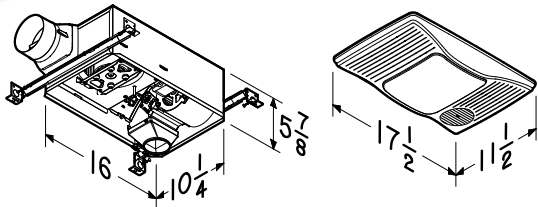

100HL, 100HFL

Heater/Fan/Lights

Model	CFM	Sones	Bath Sq Ft.	Lighting	Heater Watts	Ducting
100HL	100	2.0	90	Std A19 Base	1500	4"
100HFL	100	2.0	90	27W GU24 Fluorescent	1500	4"

HEATER/FAN & HEATER/FAN/LIGHT FEATURES

- Designer white polymeric grilles complement virtually any décor
- 1300 watt heaters
- Fan, light and heater function independently or together
- Type IC
- Fits 2" x 6" ceiling construction
- Two- or three-function wall controls are available separately
- **655:** 20-amp circuit required
- **659:** 15-amp circuit required
- **656:** Heater/Light Only, 15-amp circuit required
- **658:** Heater/Fan, 15-amp circuit acceptable