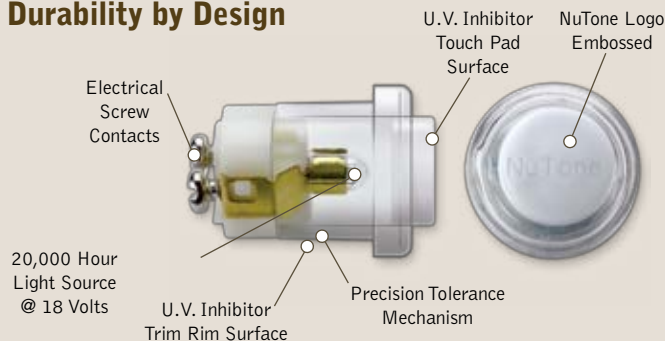

BUTTONS

Replacement Bulbs

PBL2

For all lighted pushbuttons.

PB18LWHCL

For all round lighted pushbuttons.
*Not compatible with PB78LWHCL.

LED Lighted Wireless Pushbutton

PB78LWHCL

Easily make any wired door chime escutcheon with the PB78LWHCL. This pushbutton is compatible with the LA600WH door chime.

Pushbutton Durability by Design

20,000 Hour Light Source @ 18 Volts

NuTone® Pushbuttons