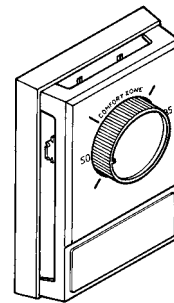

Model 86W Line-Voltage Thermostat

- 120 VAC/240 VAC, 22A (non-inductive)
- Snap-action, bimetallic
- 50°F to 80° temperature range
- Surface-mounts to single-gang box
- For use with all Broan Heaters

Model 90 Thermostat Kit (not shown)

- Installs into Broan Model 114 Kickspace Heater
- Snap action, bi-metallic thermostat, knob and all mounting hardware included
- 120/240 VAC, 12.5 Amps
- 40°F to 130°F temperature range