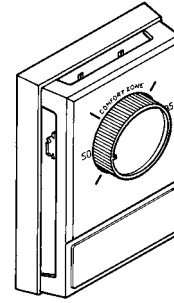

# HEATER ACCESSORIES

**Model 59V(Ivory), 59W(White) 60-Minute Time Control**

- Operates continuously or for any set period up to 60 minutes
- Fits single-gang box
- 120V, 20 Amp or 240VAC, 10 Amp capacity
- For use with all Broan heaters and fans within Amp ratings