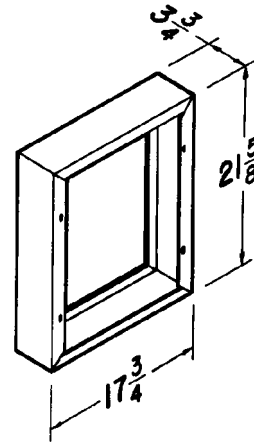

Model 83 Thermostat Kit (not shown)

- Snap-action, bimetallic
- 40°F to 125°F temperature range
- Includes knob and all mounting hardware to install a built-in thermostat into Broan Models 165F, 167F, 170F, 174F, and 178F

Model 84 Surface-Mounting Kit

- Heavy, 22-gauge steel
- White, baked enamel finish
- Includes all mounting hardware
- For use with Broan Models 170 thru 181

Model 85 Surface-Mounting Kit

- Heavy, 22-gauge steel
- White, baked enamel finish
- Includes all mounting hardware
- For use with Broan Vestibule Heaters - Models 192, 194 & 198