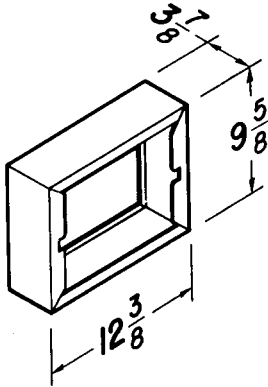

Model 83 Thermostat Kit (not shown)

- Snap-action, bimetallic
- 40°F to 125°F temperature range
- Includes knob and all mounting hardware to install a built-in thermostat into Broan Models 165F, 167F, 170F, 174F, and 178F

Model 84 Surface-Mounting Kit

- Heavy, 22-gauge steel
- White, baked enamel finish
- Includes all mounting hardware
- For use with Broan Models 170 thru 181

Model 85 Surface-Mounting Kit

- Heavy, 22-gauge steel
- White, baked enamel finish
- Includes all mounting hardware
- For use with Broan Vestibule Heaters - Models 192, 194 & 198