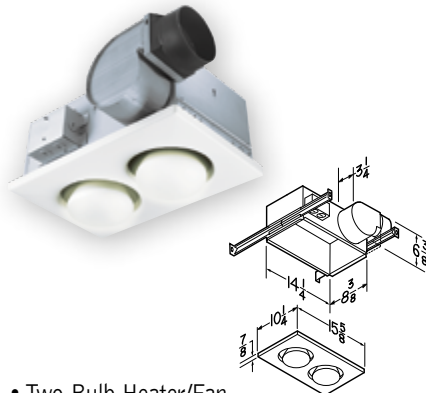

Model 9427P

- Two-Bulb Heater/Fan
- Two-function control (available separately)

Model	CFM	Sones	Heat	Ducting
9417DN	70	3.5	250W*	4"
9427P	70	3.5	500W*	4"

*Infrared bulbs not included

Bulb Heaters Only

- Infrared bulbs deliver energy-saving warmth
- Get instant comfort in the bathroom without turning up the central thermostat
- 250-watt R40/BR40 size infrared bulbs (not included)
- Attractive, white polymeric grilles
- Compact steel housings
- Adjustable mounting brackets with keyhole slots span up to 24"