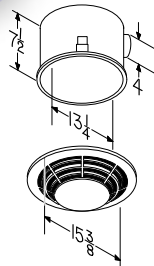

Model 9093WH

Model	CFM	Sones	Lighting	Heat
QT9093WH	110	3.0	100/7	1500W
9093WH	70	3.5	100/7	1500W

Bulb Heater Fans. Silent warmth and superior ventilation.

Trust NuTone Bulb Heater/Fans and Bulb Heaters for energy-saving warmth and instant comfort without ever having to touch your central thermostat. These units deliver superior performance and excellent ventilation in a compact package.

Bulb Heater/Fan Features

- Quiet, highly efficient polymeric blower wheels
- Polymeric dampers prevent backdrafts and eliminate mechanical noise
- Polymeric 4" round duct connectors with tapered sleeves simplify ducting
- Operate fan and heater independently or together
- Attractive white polymeric grilles
- Compact steel housings with adjustable mounting brackets with keyhole slots that span up to 24"
- 250-watt R40 or BR40 size infrared bulbs (not included)
- Type IC, UL Listed for 60°C wiring (retrofits)