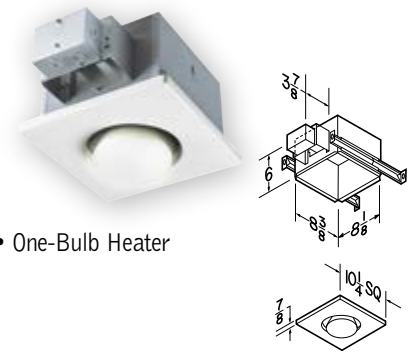

Model 9412D

- One-Bulb Heater