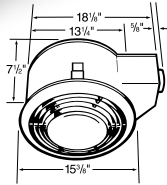

9093 Series Features

- Powerful ventilation
- Extra-quiet operation
- Bright ceiling light
- Convenient night light
- White enamel grille
- 1500 watts of powerful heat
- Includes a four-function wall switch
- Fits 2" x 8" ceiling construction

Model QT9093WH