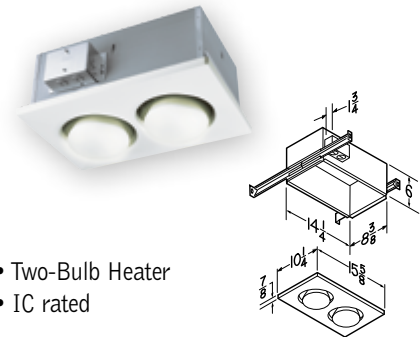

Model 9422P

- Two-Bulb Heater
- IC rated

Model	Watts	Volts	Amps
9412D*	250	120	2.1
9422P	500	120	4.6

*9412D is not IC rated