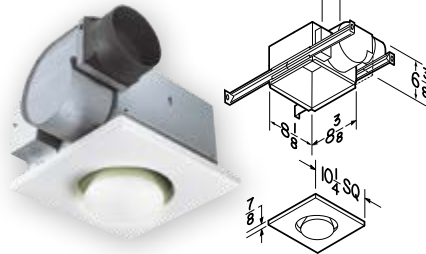

Model 9417DN

- One-Bulb Heater/Fan