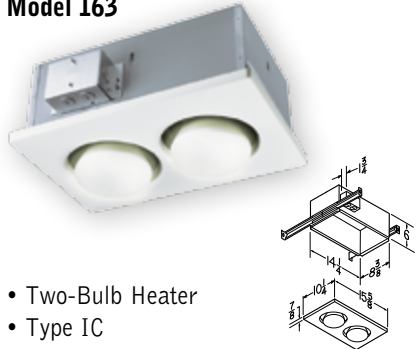

Model 163

- Two-Bulb Heater
- Type IC

Model	Watts	Volts	Amps
161*	250	120	2.1
163	500	120	4.3

*161 is not IC rated