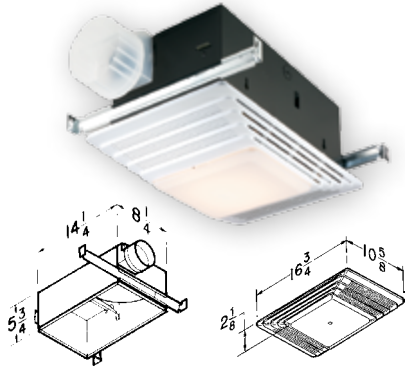

Heaters & Heater Fans

- Designer white polymeric grilles complement virtually any décor
- Two- or three-function wall controls are available separately
- 1300-watt heaters
- Fan, light and heater function independently or together
- Type IC
- Fits 2" x 6" ceiling construction

Model 655, 659, 656

Model 655

- 20-amp circuit required

Model 659

- 15-amp circuit required

Model 656

- 15-amp circuit required
- Heater/Light ONLY