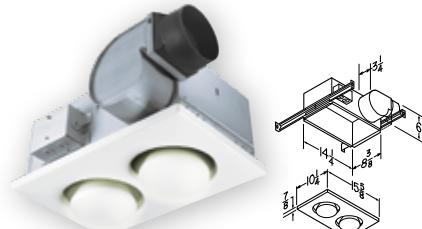

Model 164

- Two-Bulb Heater/Fan
- Two-function control (available separately)

Model	CFM	Sones	Heat
162	70	3.5	250W*
164	70	3.5	500W*

*Bulbs not included

One or Two-Bulb Heaters—No Fan

- Infrared bulbs deliver energy-saving warmth
- Get instant comfort in the bathroom without turning up the central thermostat
- 250-watt R40/BR40 size infrared bulbs (not included)
- Attractive, white polymeric grilles
- Compact steel housings
- Adjustable mounting brackets with keyhole slots span up to 24"