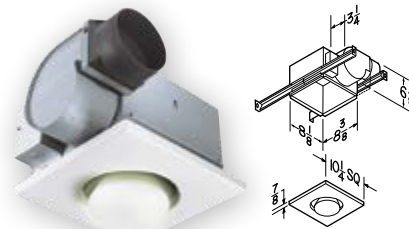

Model 162

- One-Bulb Heater/Fan