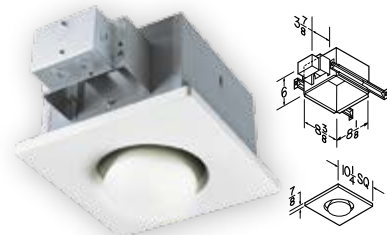

Model 161

- One-Bulb Heater
- UL Listed for 75°C wiring