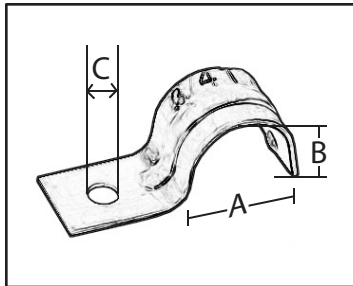

#1 IN FASTENING THE POWER

THIN WALL CONDUIT STRAPS

Galvanized Steel 1-Hole EMT Strap, Snap On Type

CATALOG NUMBER	UPC # 780227	SIZE	A	B	C	UNIT QUANTITY	MASTER CARTON	MASTER WEIGHT
TW 5 100	31601	1/2"	3/4"	3/4"	1/4"	100	1000	30
TW 7 100	31602	3/4"	7/8"	7/8"	1/4"	100	1000	37
TW 10 50	31603	1"	1-1/8"	1-1/8"	1/4"	50	500	25
TW 12 20	31604	1-1/4"	1-1/2"	1-1/4"	1/4"	20	200	19
TW 15 20	31605	1-1/2"	1-3/4"	1-5/8"	5/16"	20	200	33
TW 20 10	31606	2"	2-1/8"	1-7/8"	3/8"	10	100	17

A = INSIDE WIDTH
B = INSIDE HEIGHT
C = HOLE DIAMETER

FOLD OVER STRAPS

Aluminum 1-Hole Strap. Fast And Easy Installation For Service Entrance Cable

CATALOG NUMBER	UPC # 780227	CABLE SIZE	A	B	C	UNIT QUANTITY	MASTER CARTON	MASTER WEIGHT
SC 15 100	43902	8/3 & 6/3	3/4"	1/2"	1/4"	100	1000	12
SC 20 100	43903	4/3	7/8"	1/2"	1/4"	100	1000	13
SC 25 100	43905	2/3	1"	5/8"	1/4"	100	1000	17
SC 35 50	43907	2/0	1-3/8"	3/4"	1/4"	50	500	15
SC 40 50	43909	4/0	1-1/2"	3/4"	1/4"	50	500	15

A = INSIDE WIDTH
B = INSIDE HEIGHT
C = HOLE DIAMETER