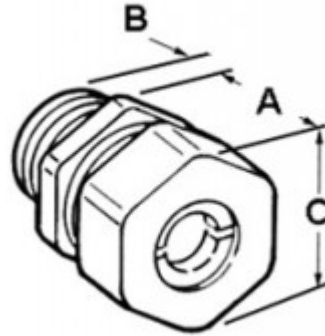

## Connector, Cord Grip, Straight, Zinc Die Cast, Size K.O. 3/4 Inch, Cord Range .375 Inch - .500 Inch

Straight connector for use with portable cord. Provides liquid tight and watertight protection. Tapered (NPT) threads with gasket and locknut. Supplemental UL listing: Type 4 watertight.

[Download Photo](#)[Download Drawing](#)

### Product details

<b>Catalog Number:</b>	771-42
<b>UPC Number:</b>	781747771421
<b>Primary Materials:</b>	Zinc Die Cast
<b>Finish:</b>	Ball burnished, mirror smooth
<b>Trade Size:</b>	3/4"
<b>Unit Quantity:</b>	10
<b>Standard Package Quantity:</b>	50

### Dimensions

<b>Trade Size:</b>	3/4"
<b>Dimensions A:</b>	1-1/16
<b>Dimensions B:</b>	9/16
<b>Dimensions C:</b>	1-1/2